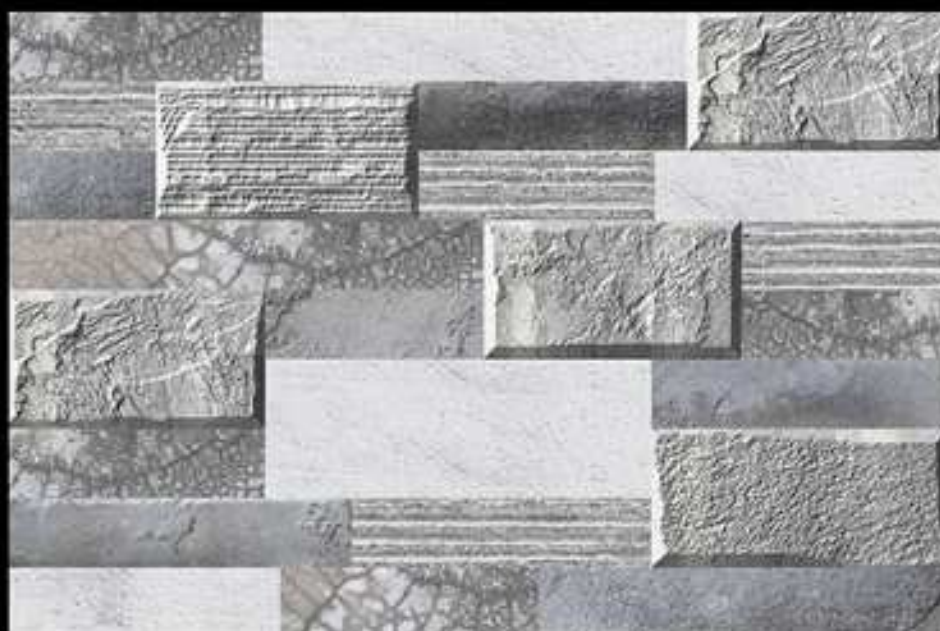

ELE--7057-G

ELEVATION

300X
450mm
DIGITAL
WALL TILES

ELE-7058-G

ELE--7059-G

ELE--7060-G

ELEVATION

300X
450mm
DIGITAL
WALL TILES