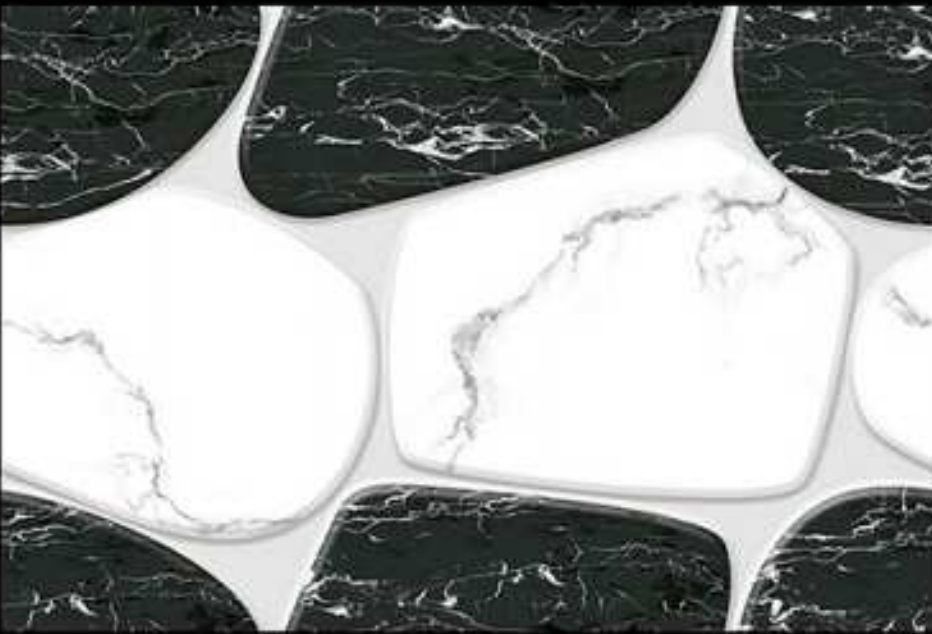

300X
450mm
DIGITAL
WALL TILES

ELE-7052-G

ELE--7053-G

ELE--7054-G

ELEVATION

300X
450mm
DIGITAL
WALL TILES

ELE-7055-G

ELE--7056-G