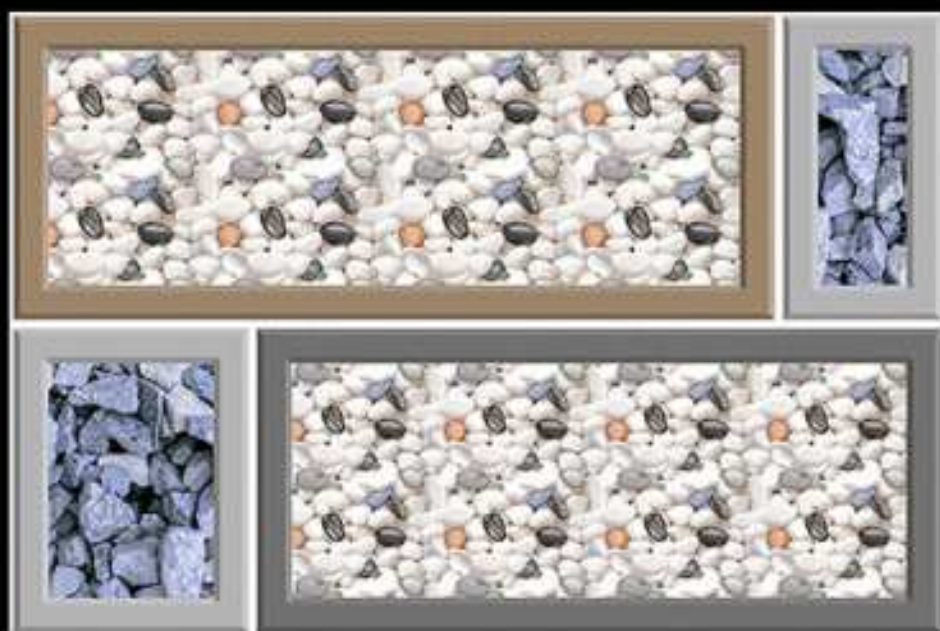

300X
450mm
DIGITAL
WALL TILES

ELE-7100-G