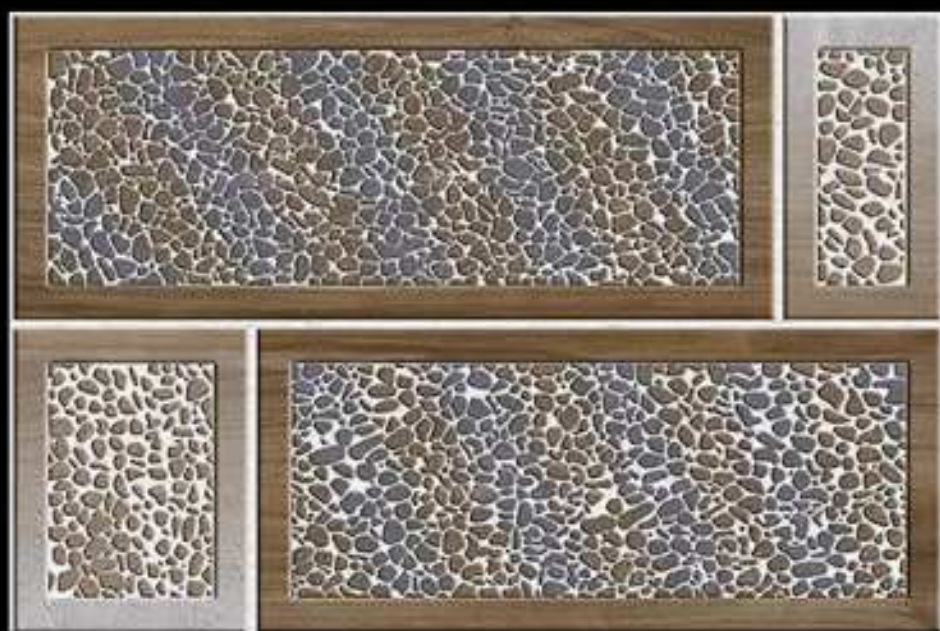

ELE-7033-G

ELEVATION

300X
450mm
DIGITAL
WALL TILES

ELE-7034-G

ELE-7035-G

ELE-7036-G

ELEVATION

300X
450mm
DIGITAL
WALL TILES