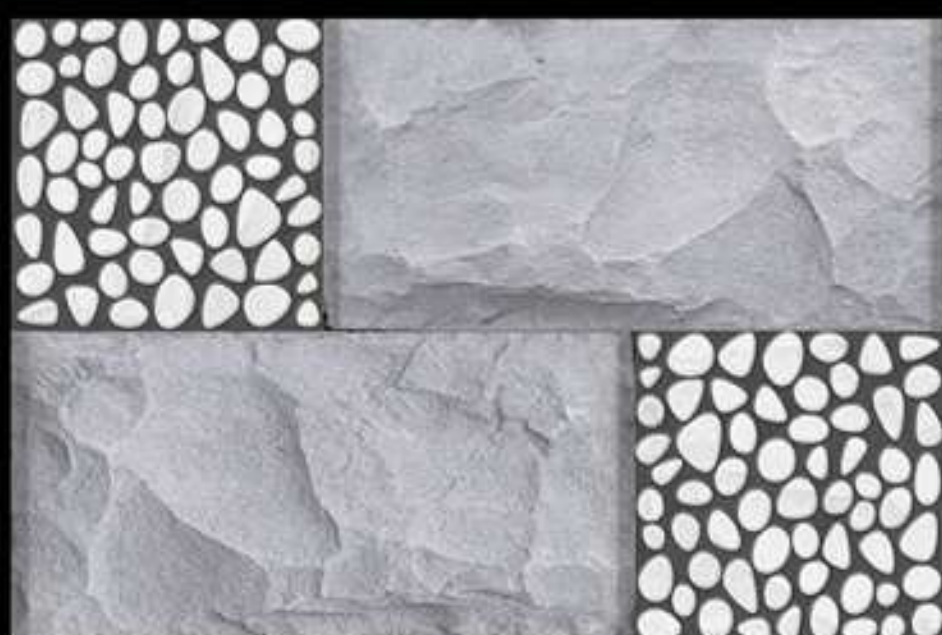

ELE-7015-G

ELEVATION