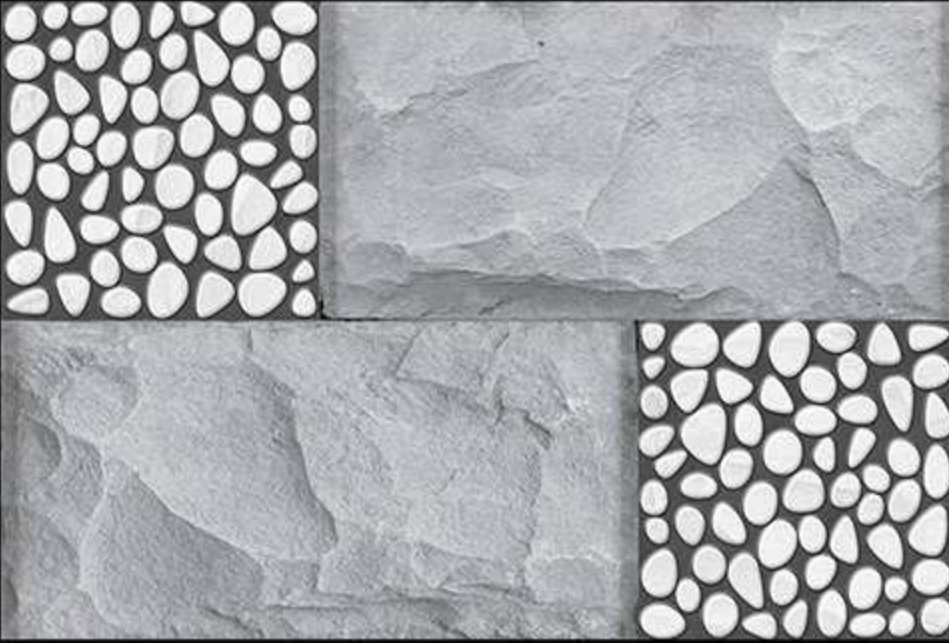

300X
450mm
DIGITAL
WALL TILES

ELE-8062-M