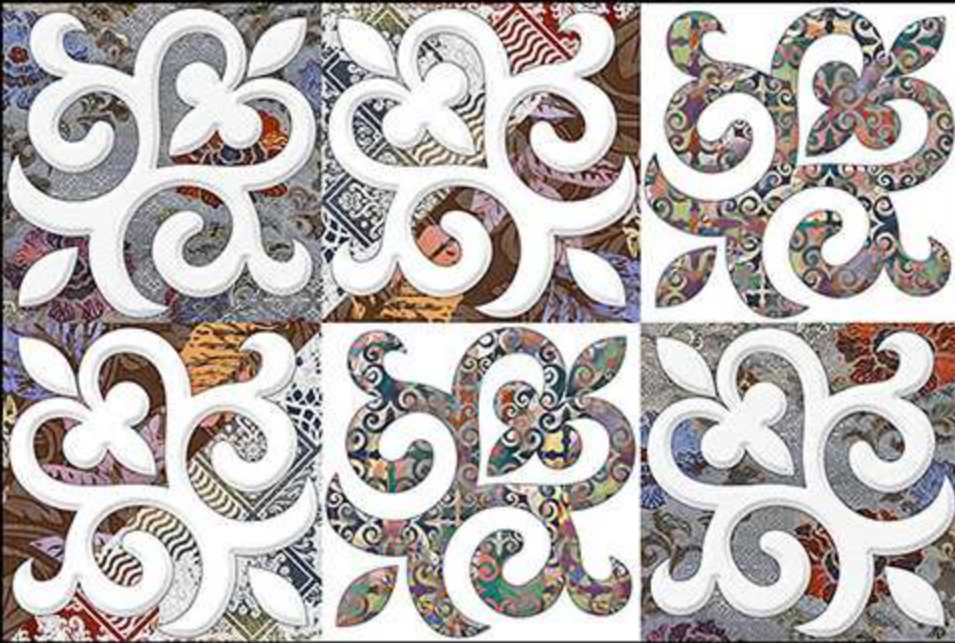

5003

LT

HL-1

LT

ROYAL WHITE

300X
450mm
DIGITAL
WALL TILES

5004

LT