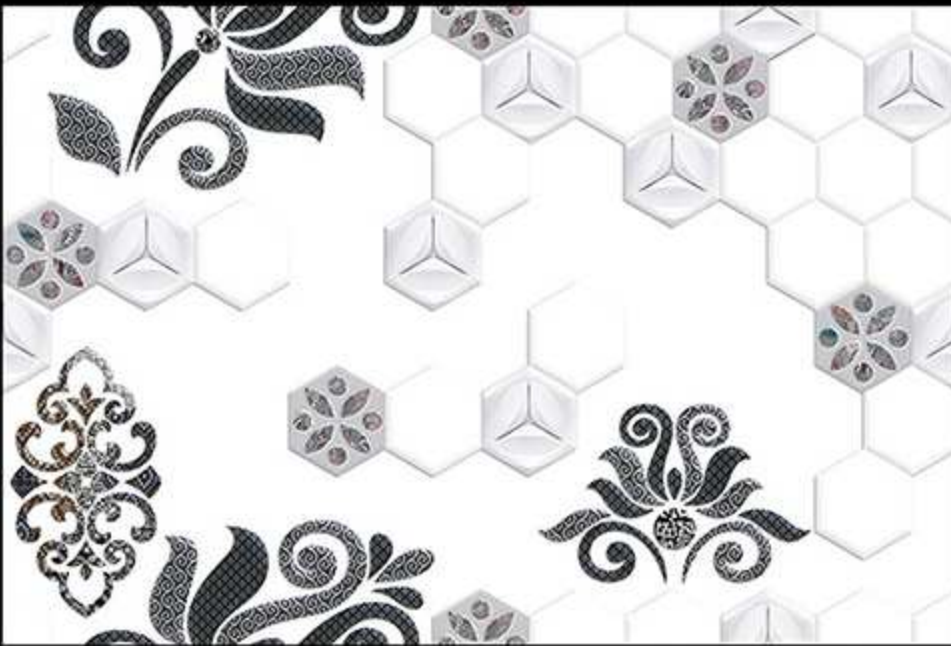

300X
450mm
DIGITAL
WALL TILES

5007

LT

HL-1

LT

ROYAL WHITE