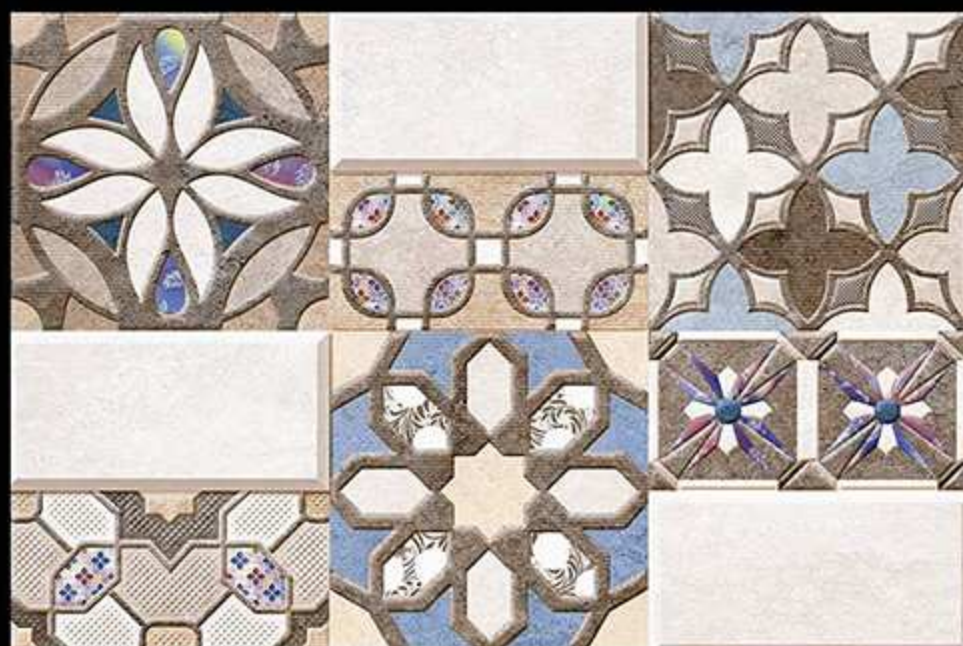

MATT

300X
450mm
DIGITAL
WALL TILES

6002

LT

HL-1

DK

MATT

300X
450mm
DIGITAL
WALL TILES