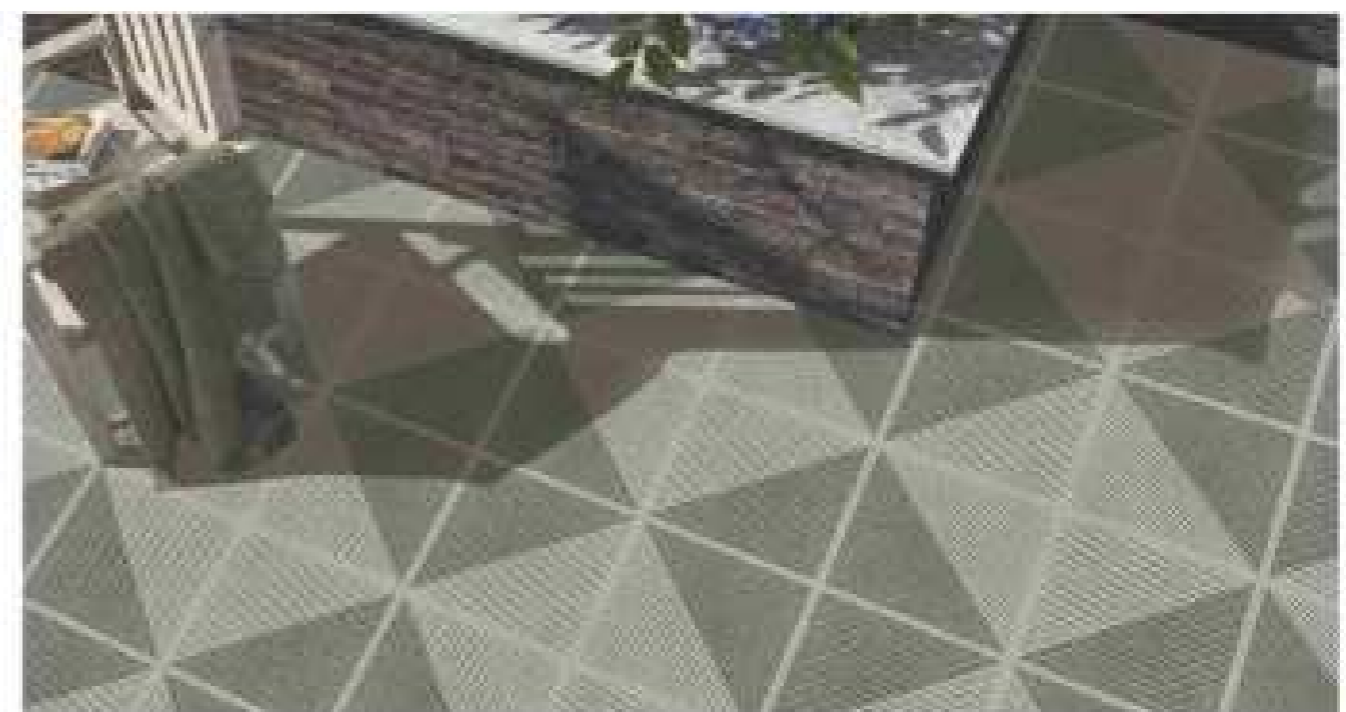

Titan Sky

Titan Neon

Titan Cloud

Titan Brown

400x400mm
INTERNAL VEINS & BOLD REPEATING TILES

Nile Brown

Nile Choco

Nile Gris