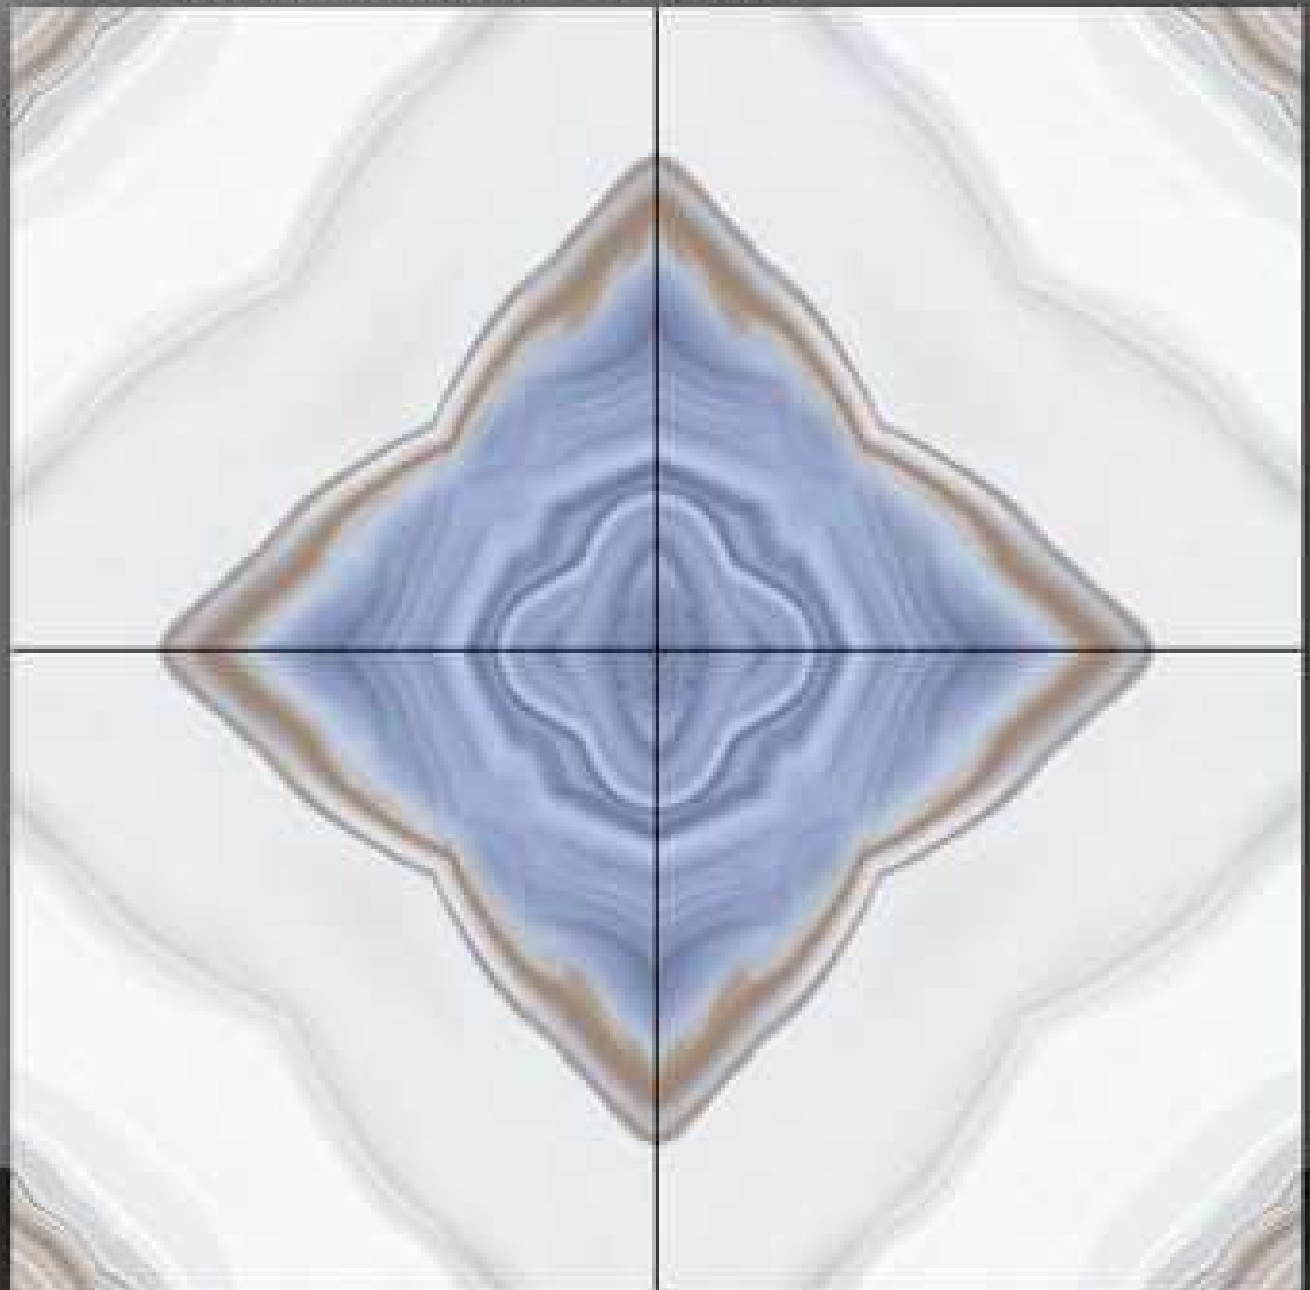

DIGITAL GLAZE
VITRIFIED TILES

600x600 mm

POLISH COLLECTION

BM 105 PLAZMA SILVER