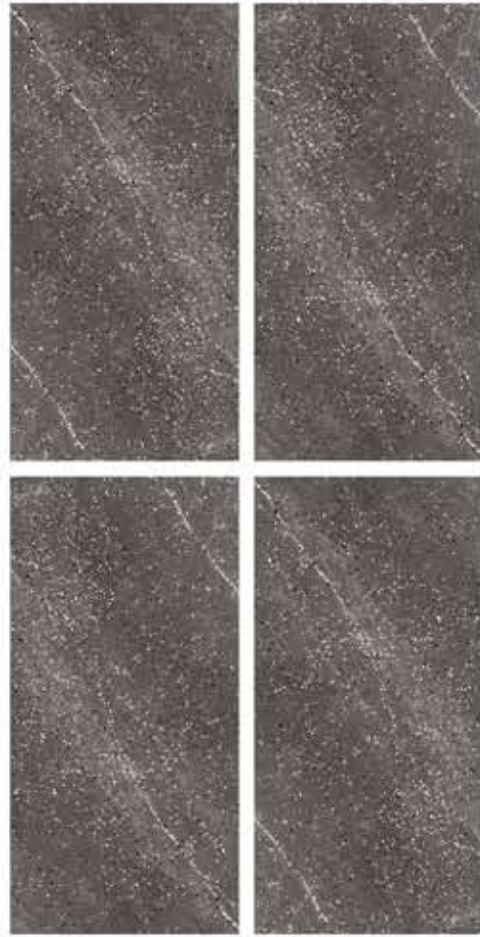

| Armani Nero

Exquisite Feel