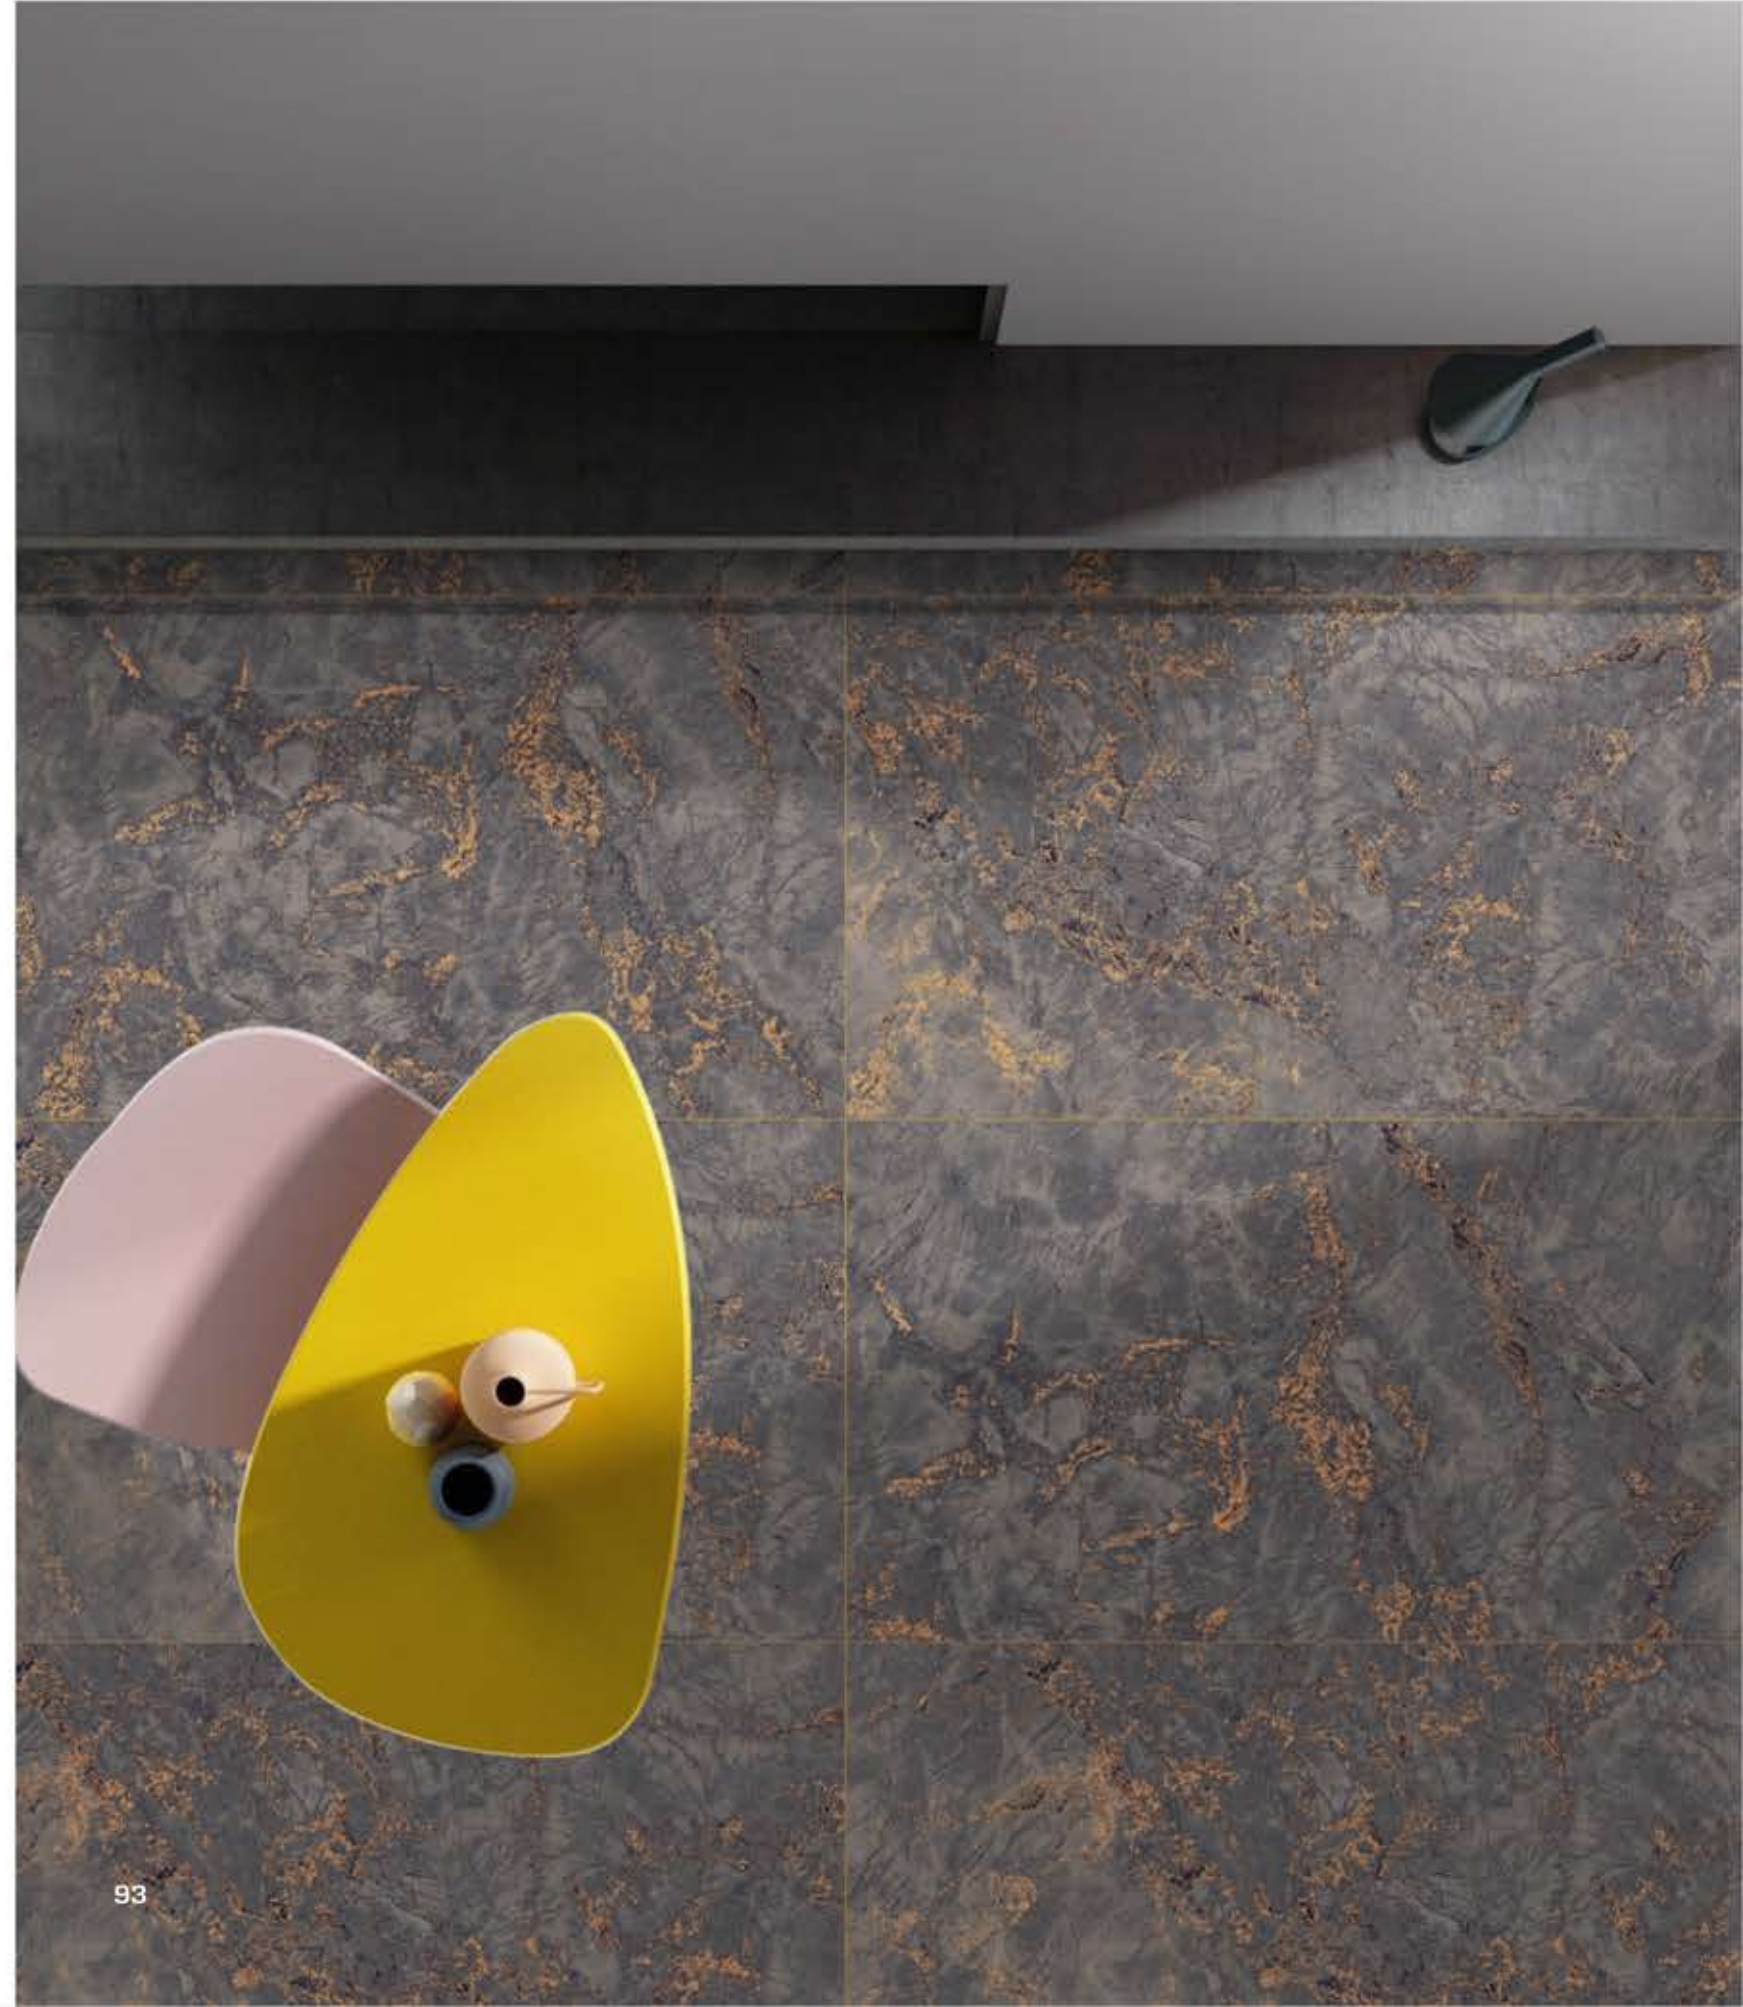

| Golden Wave

CRYSTAL SHINE
DIGITAL VITRIFIED TILES