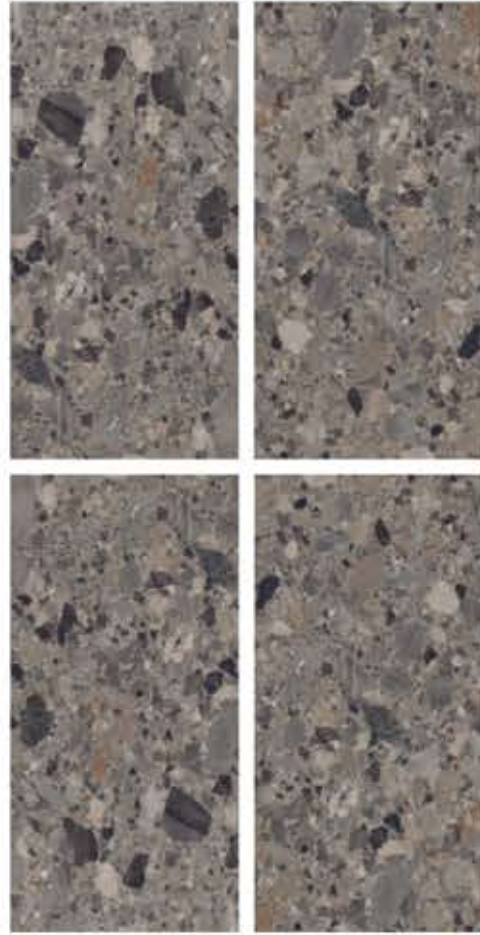

| Terrazo Brown

Exquisite Feel