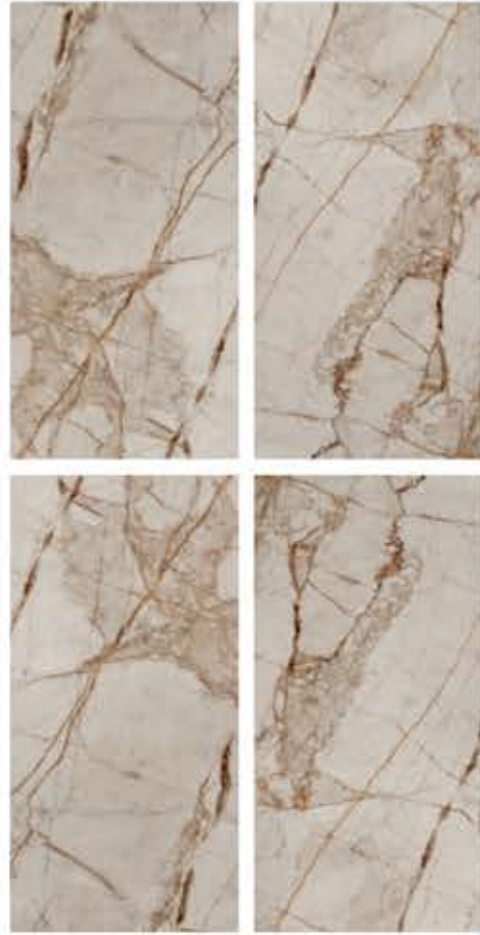

| *Spanis Stone*