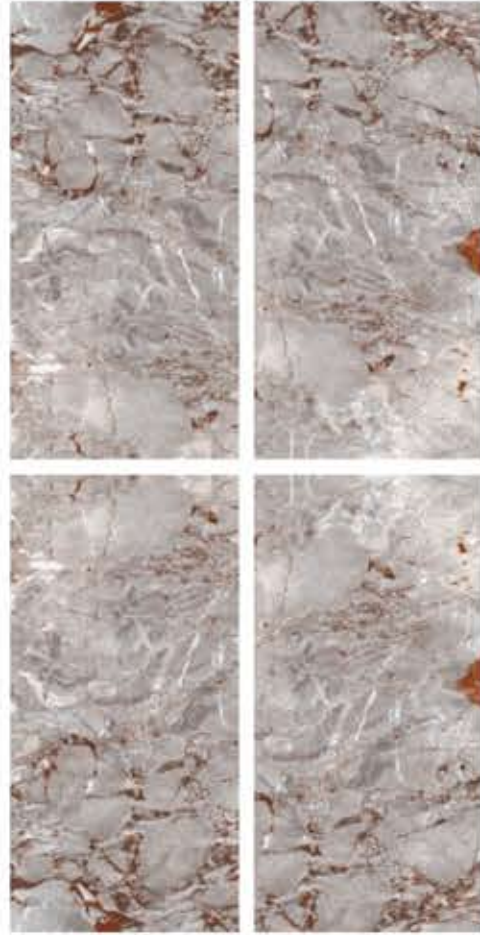

| *River Stone*

Exquisite Feel

CRYSTAL SHINE
DIGITAL VITRIFIED TILES

| Sara Collin Natural

Exquisite Feel

CRYSTAL SHINE
DIGITAL VITRIFIED TILES

| *Shaphire Grey*

Exquisite Feel