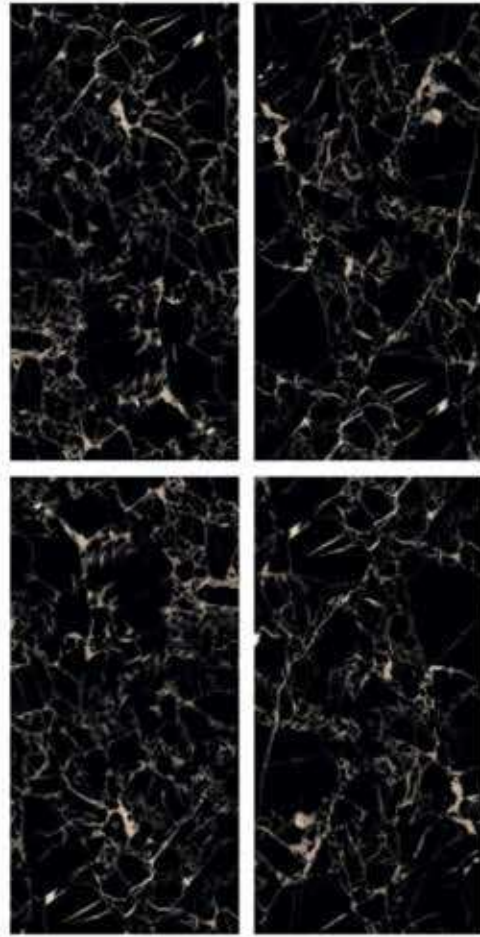

| Appolo Black

Exquisite Feel