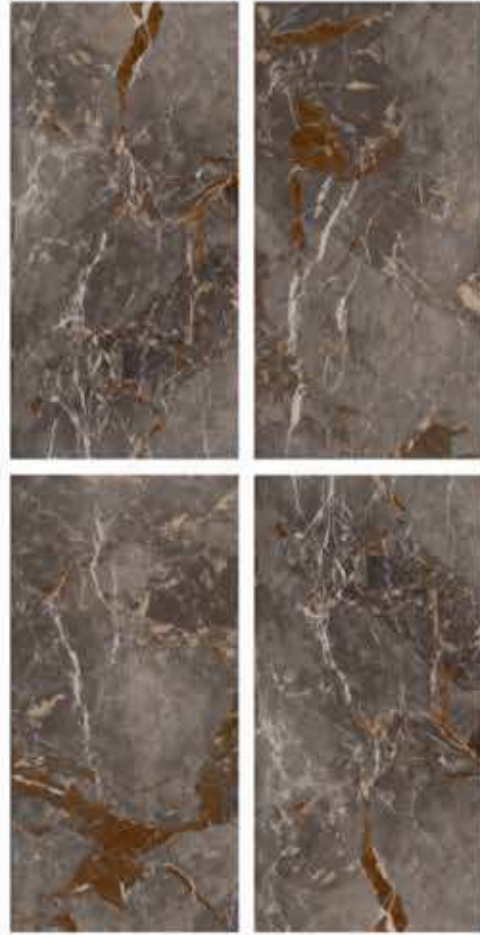

DARK CRYSTAL SHINE
DIGITAL VITRIFIED TILES

Exquisite Feel

| *Torus Black*

- LIVING
- BATHROOMS
- KITCHEN
- ROOM

Exquisite Feel

| Turkey Marble

Exquisite Feel

DARK CRYSTAL SHINE
DIGITAL VITRIFIED TILES