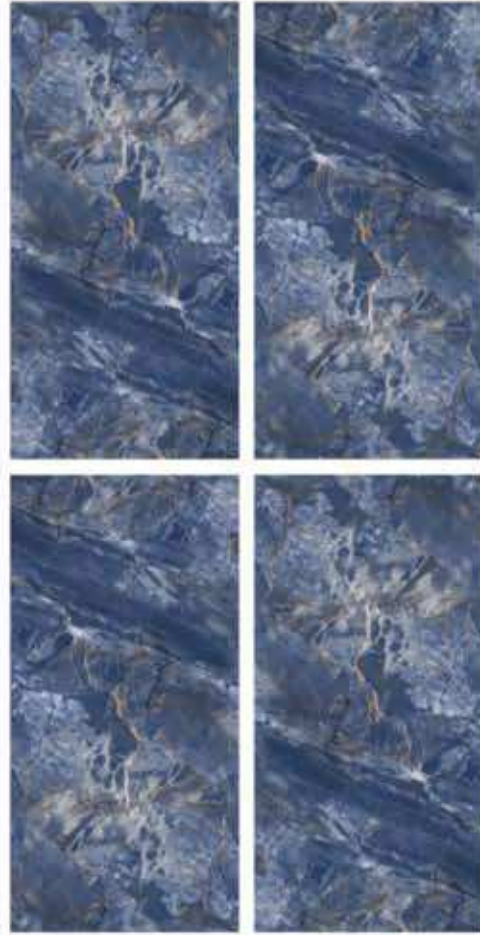

| Kilimanjaro Brown

Exquisite Feel

DARK CRYSTAL SHINE
DIGITAL VITRIFIED TILES

| Blue Lava

Exquisite Feel

DARK CRYSTAL SHINE
DIGITAL VITRIFIED TILES

| Sd0212

Exquisite Feel