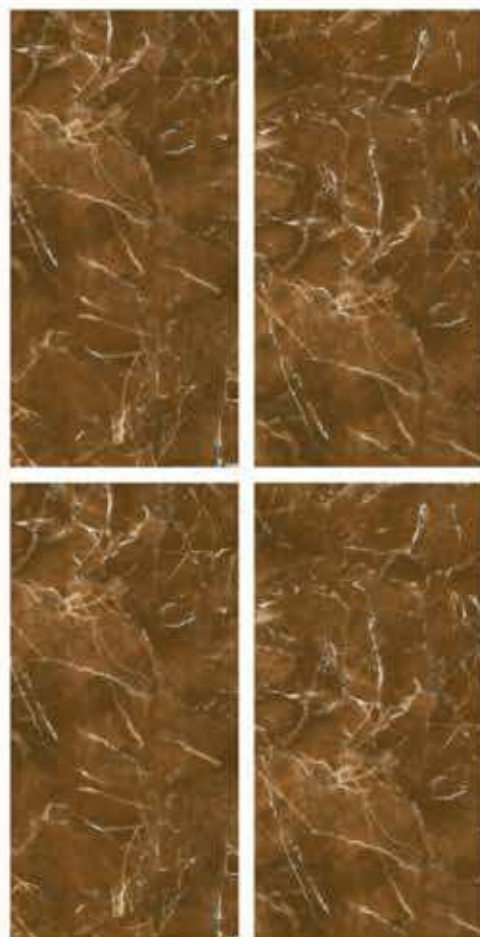

Alicante

Exquisite Feel