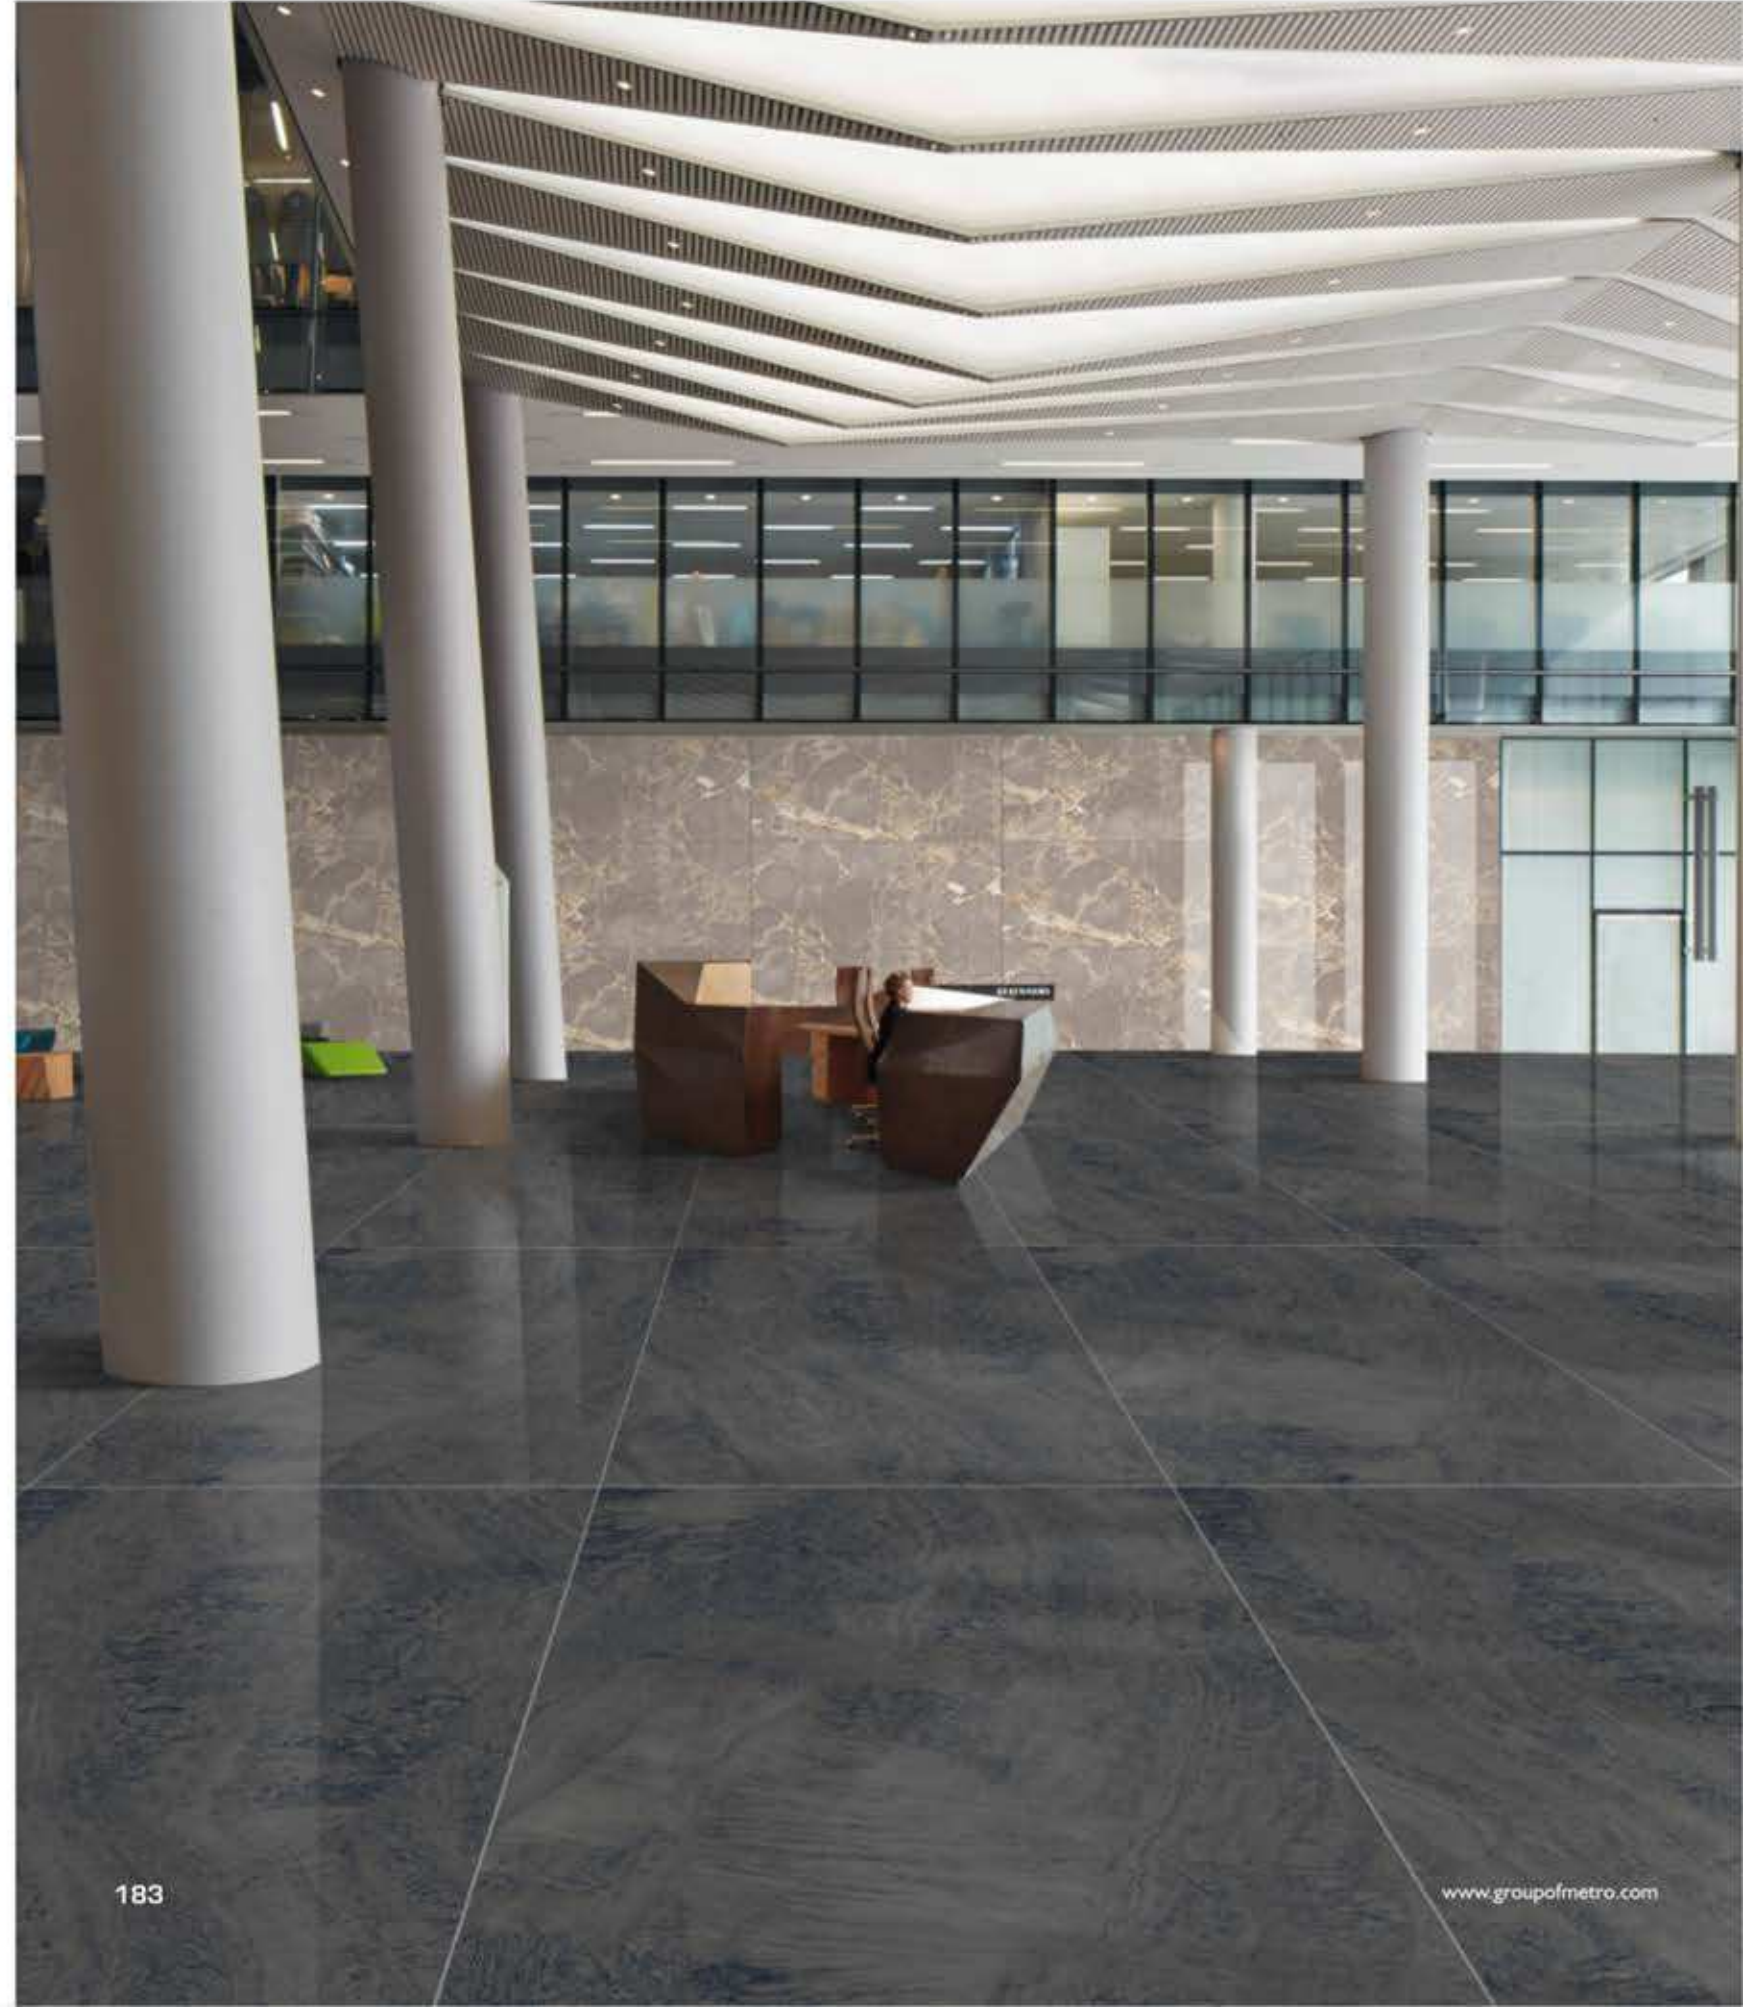

DARK CRYSTAL SHINE
DIGITAL VITRIFIED TILES