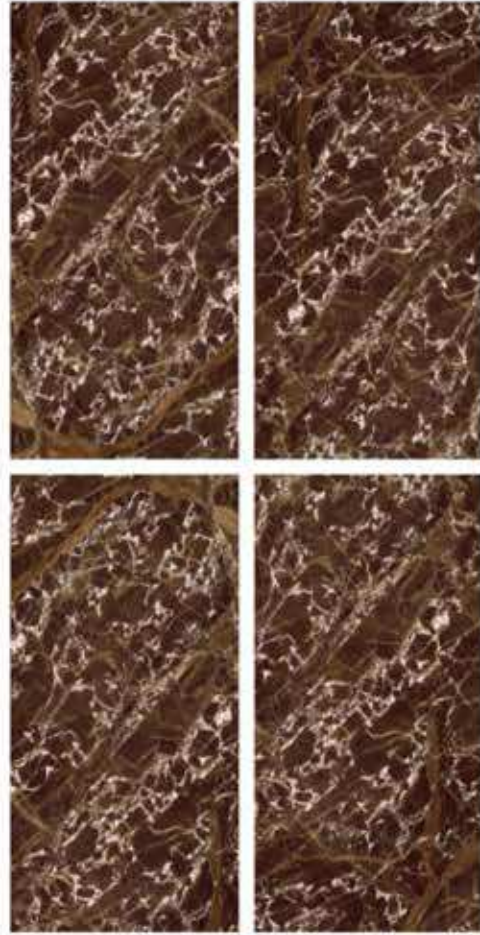

| Kilimanjaro Brown

Exquisite Feel

DARK CRYSTAL SHINE
DIGITAL VITRIFIED TILES

| Blue Lava

Exquisite Feel

DARK CRYSTAL SHINE
DIGITAL VITRIFIED TILES

| Sd0212

Exquisite Feel