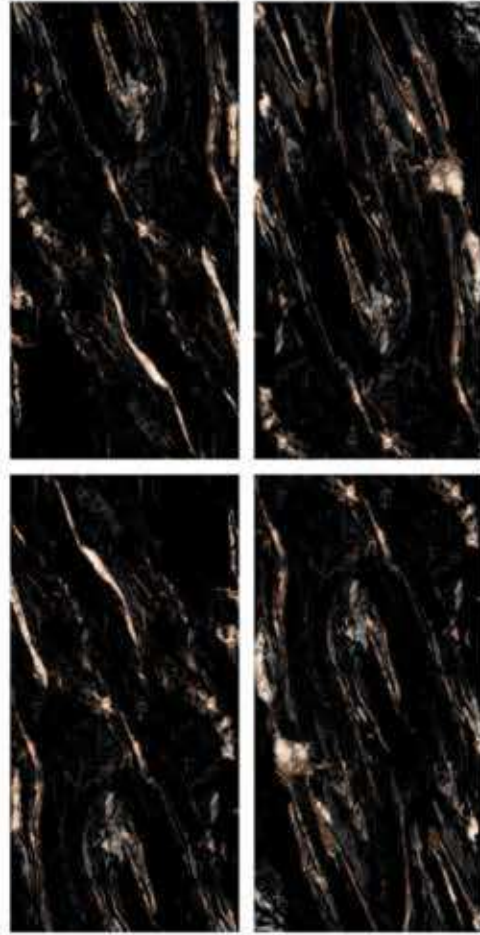

DARK CRYSTAL SHINE
DIGITAL VITRIFIED TILES

Exquisite Feel

| *Torus Black*

- LIVING
- BATHROOMS
- KITCHEN
- ROOM

Exquisite Feel

| Turkey Marble

Exquisite Feel

DARK CRYSTAL SHINE
DIGITAL VITRIFIED TILES