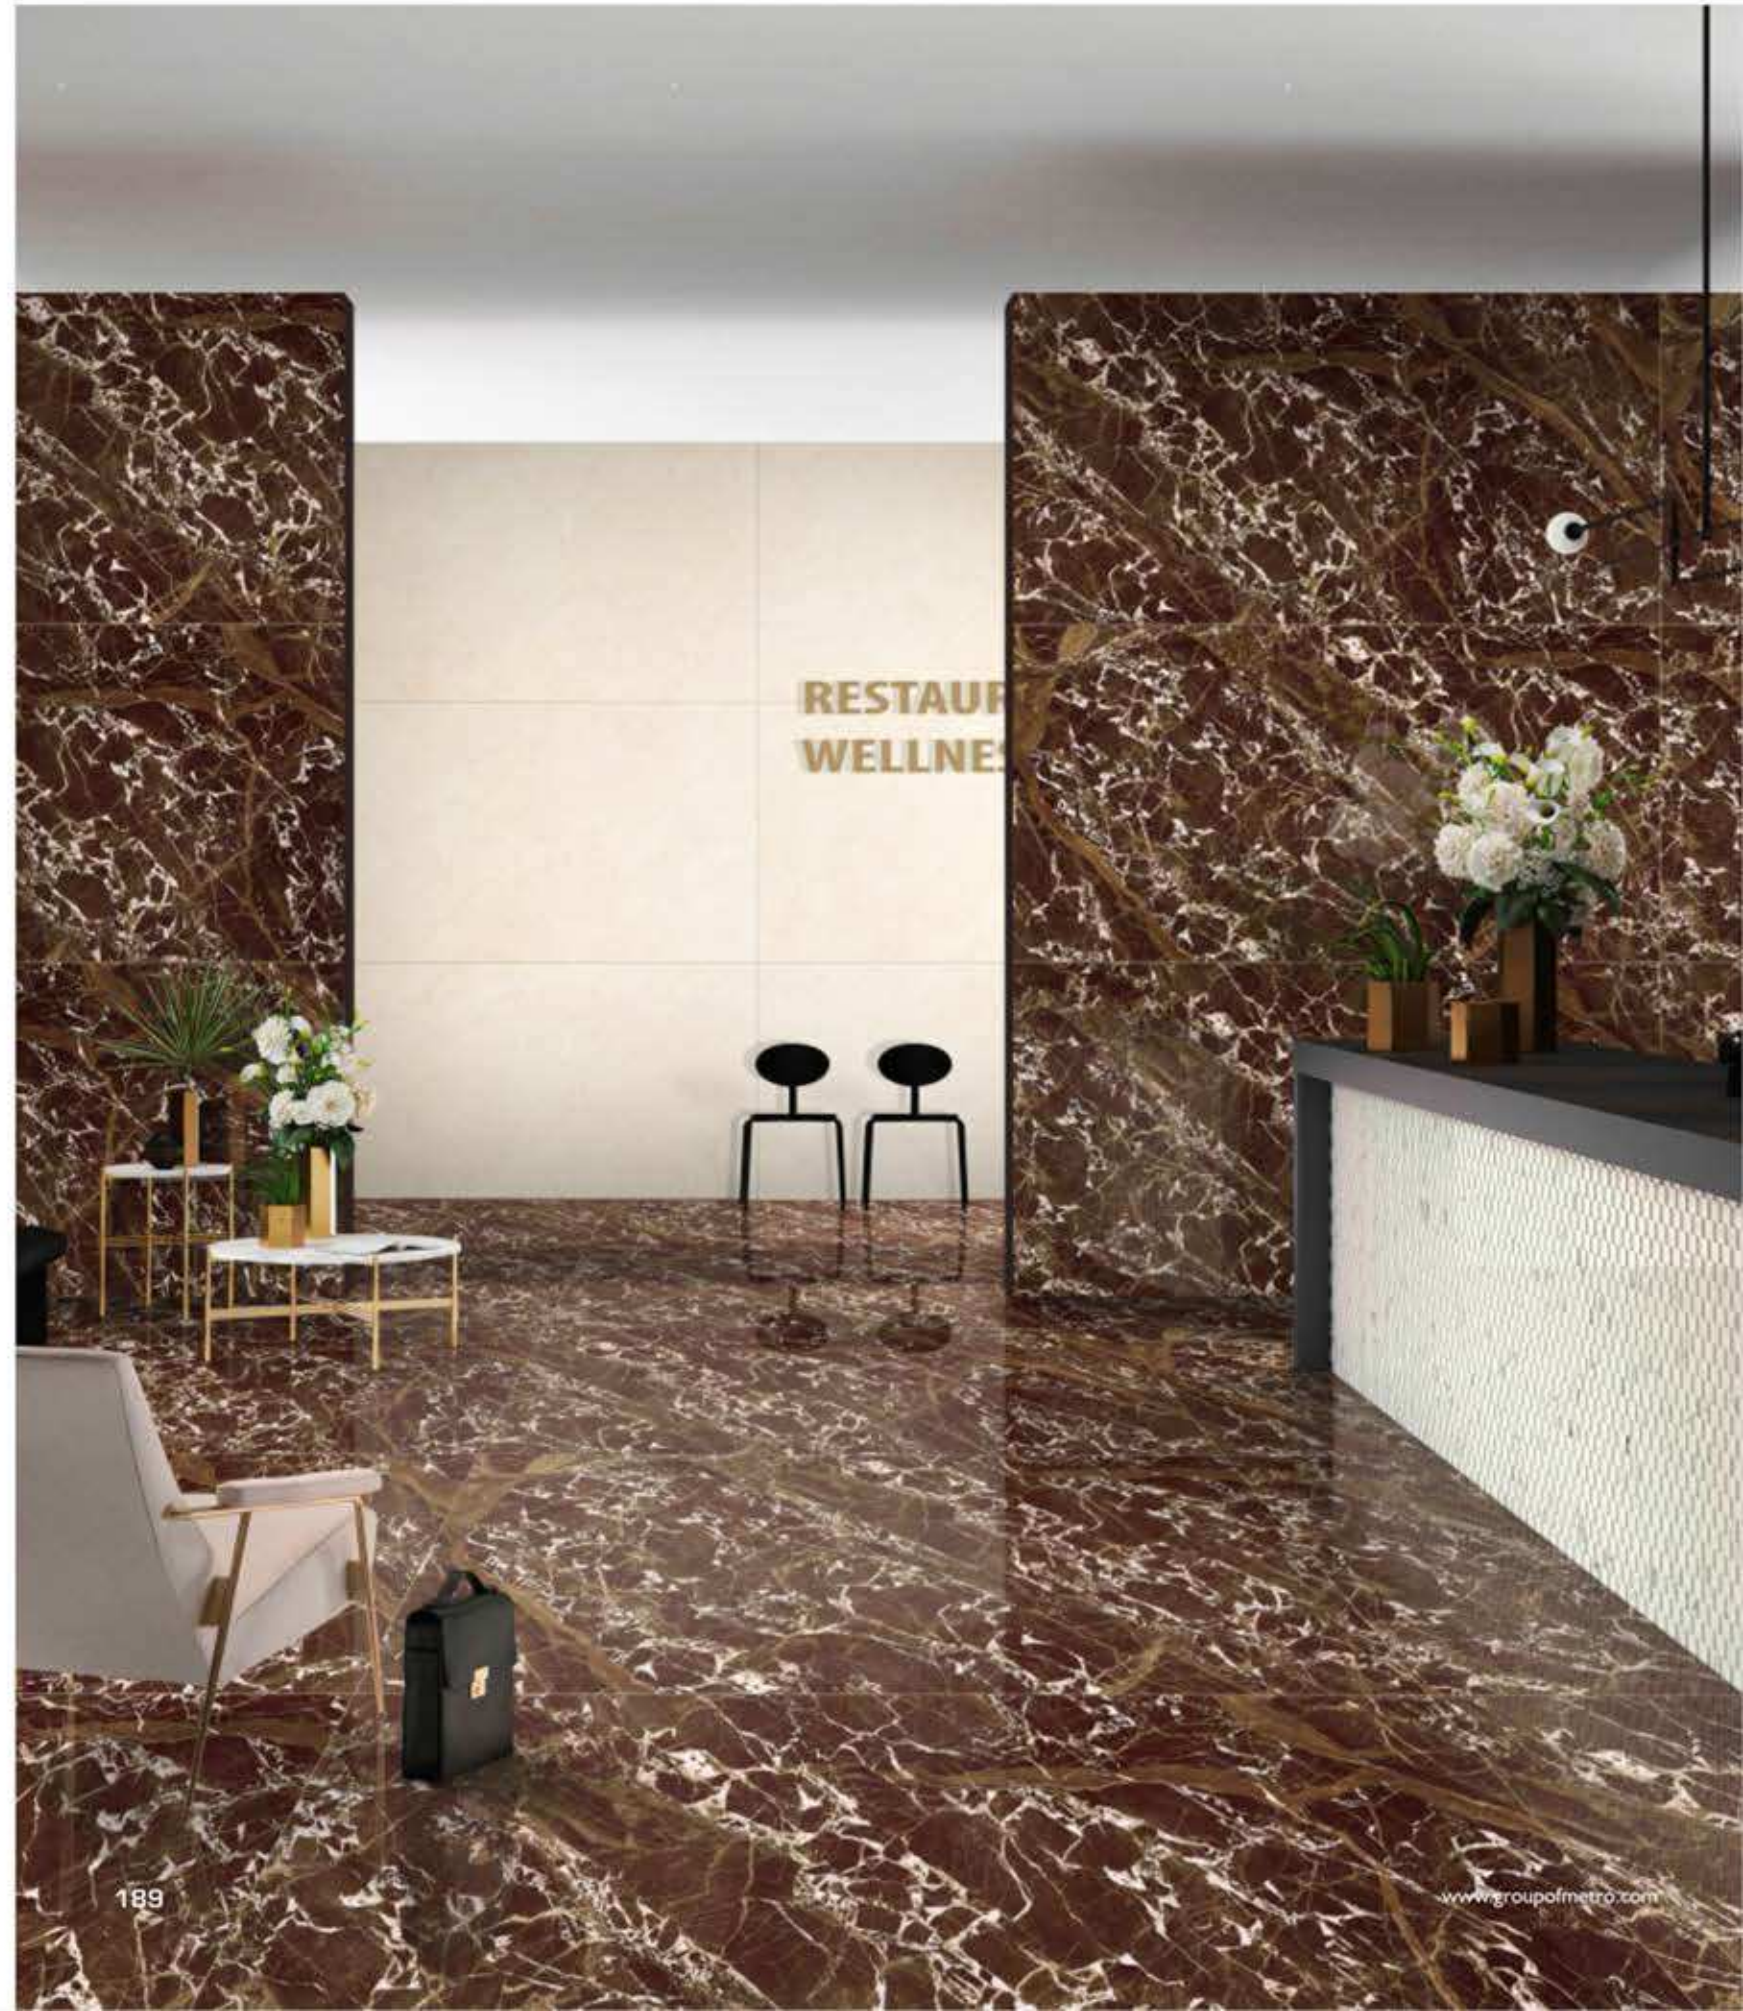

DARK CRYSTAL SHINE
DIGITAL VITRIFIED TILES