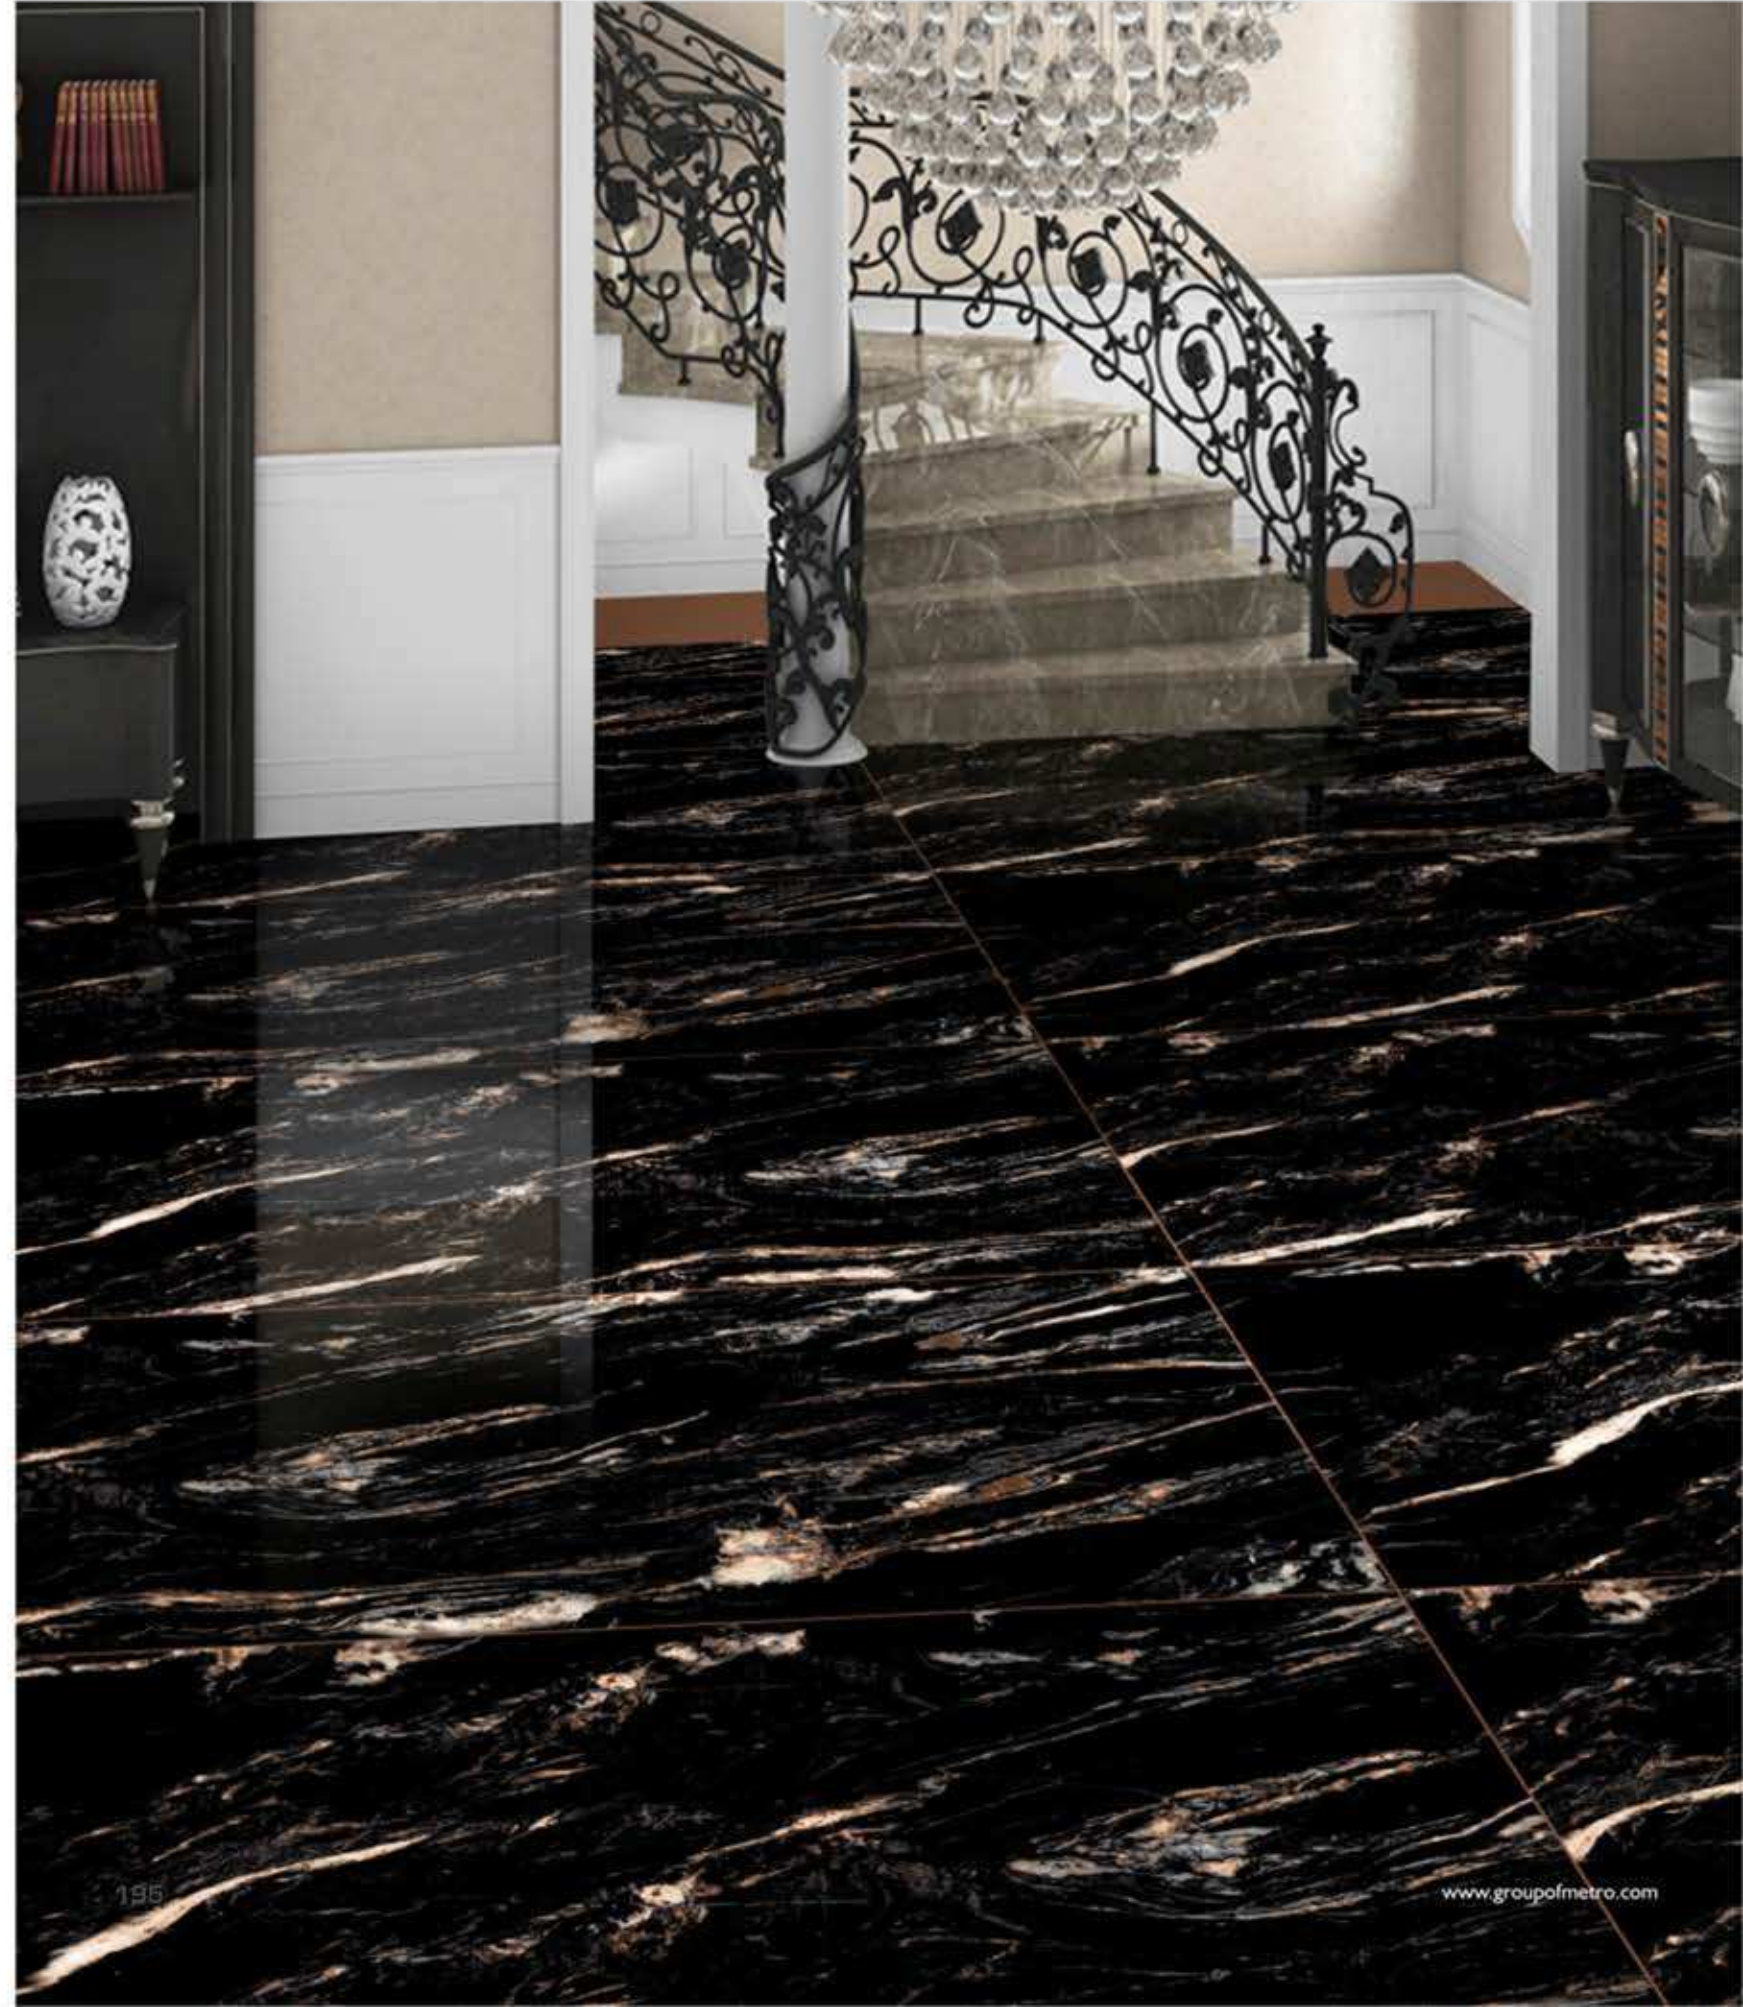

| *Torus Black*

- LIVING
- BATHROOMS
- KITCHEN
- ROOM

Exquisite Feel