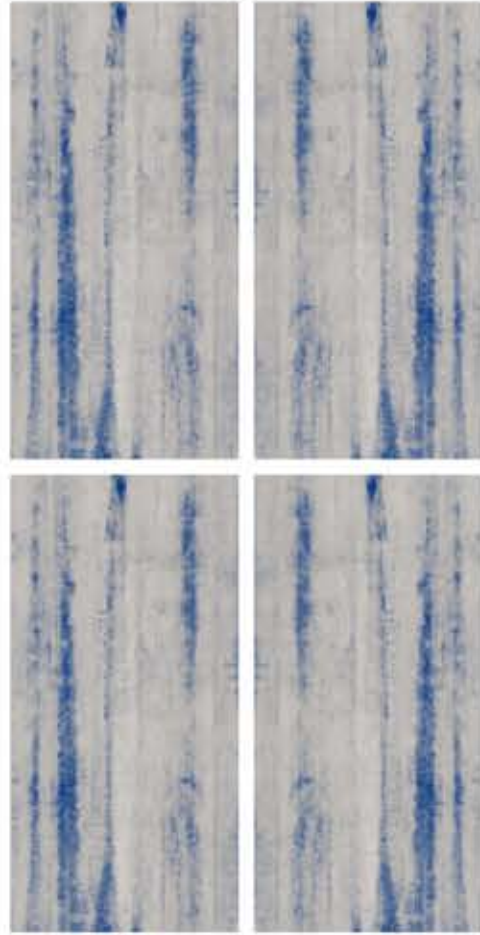

 [www.rajglobal.net](http://www.rajglobal.net)

 **RajGres**

*DG MATT*

**800x1600 MM**  
**900x1800 MM**

LEADING THE WAY WITH  
**TRENDSETTING DESIGNS**

800X1600MM

900X1800MM

---

| Concrete Beige

*Exquisite Feel*

DG MATT  
DIGITAL VITRIFIED TILES

| Concrete Coco

*Exquisite Feel*

| Artist Blue

*Exquisite Feel*

DG MATT  
DIGITAL VITRIFIED TILES