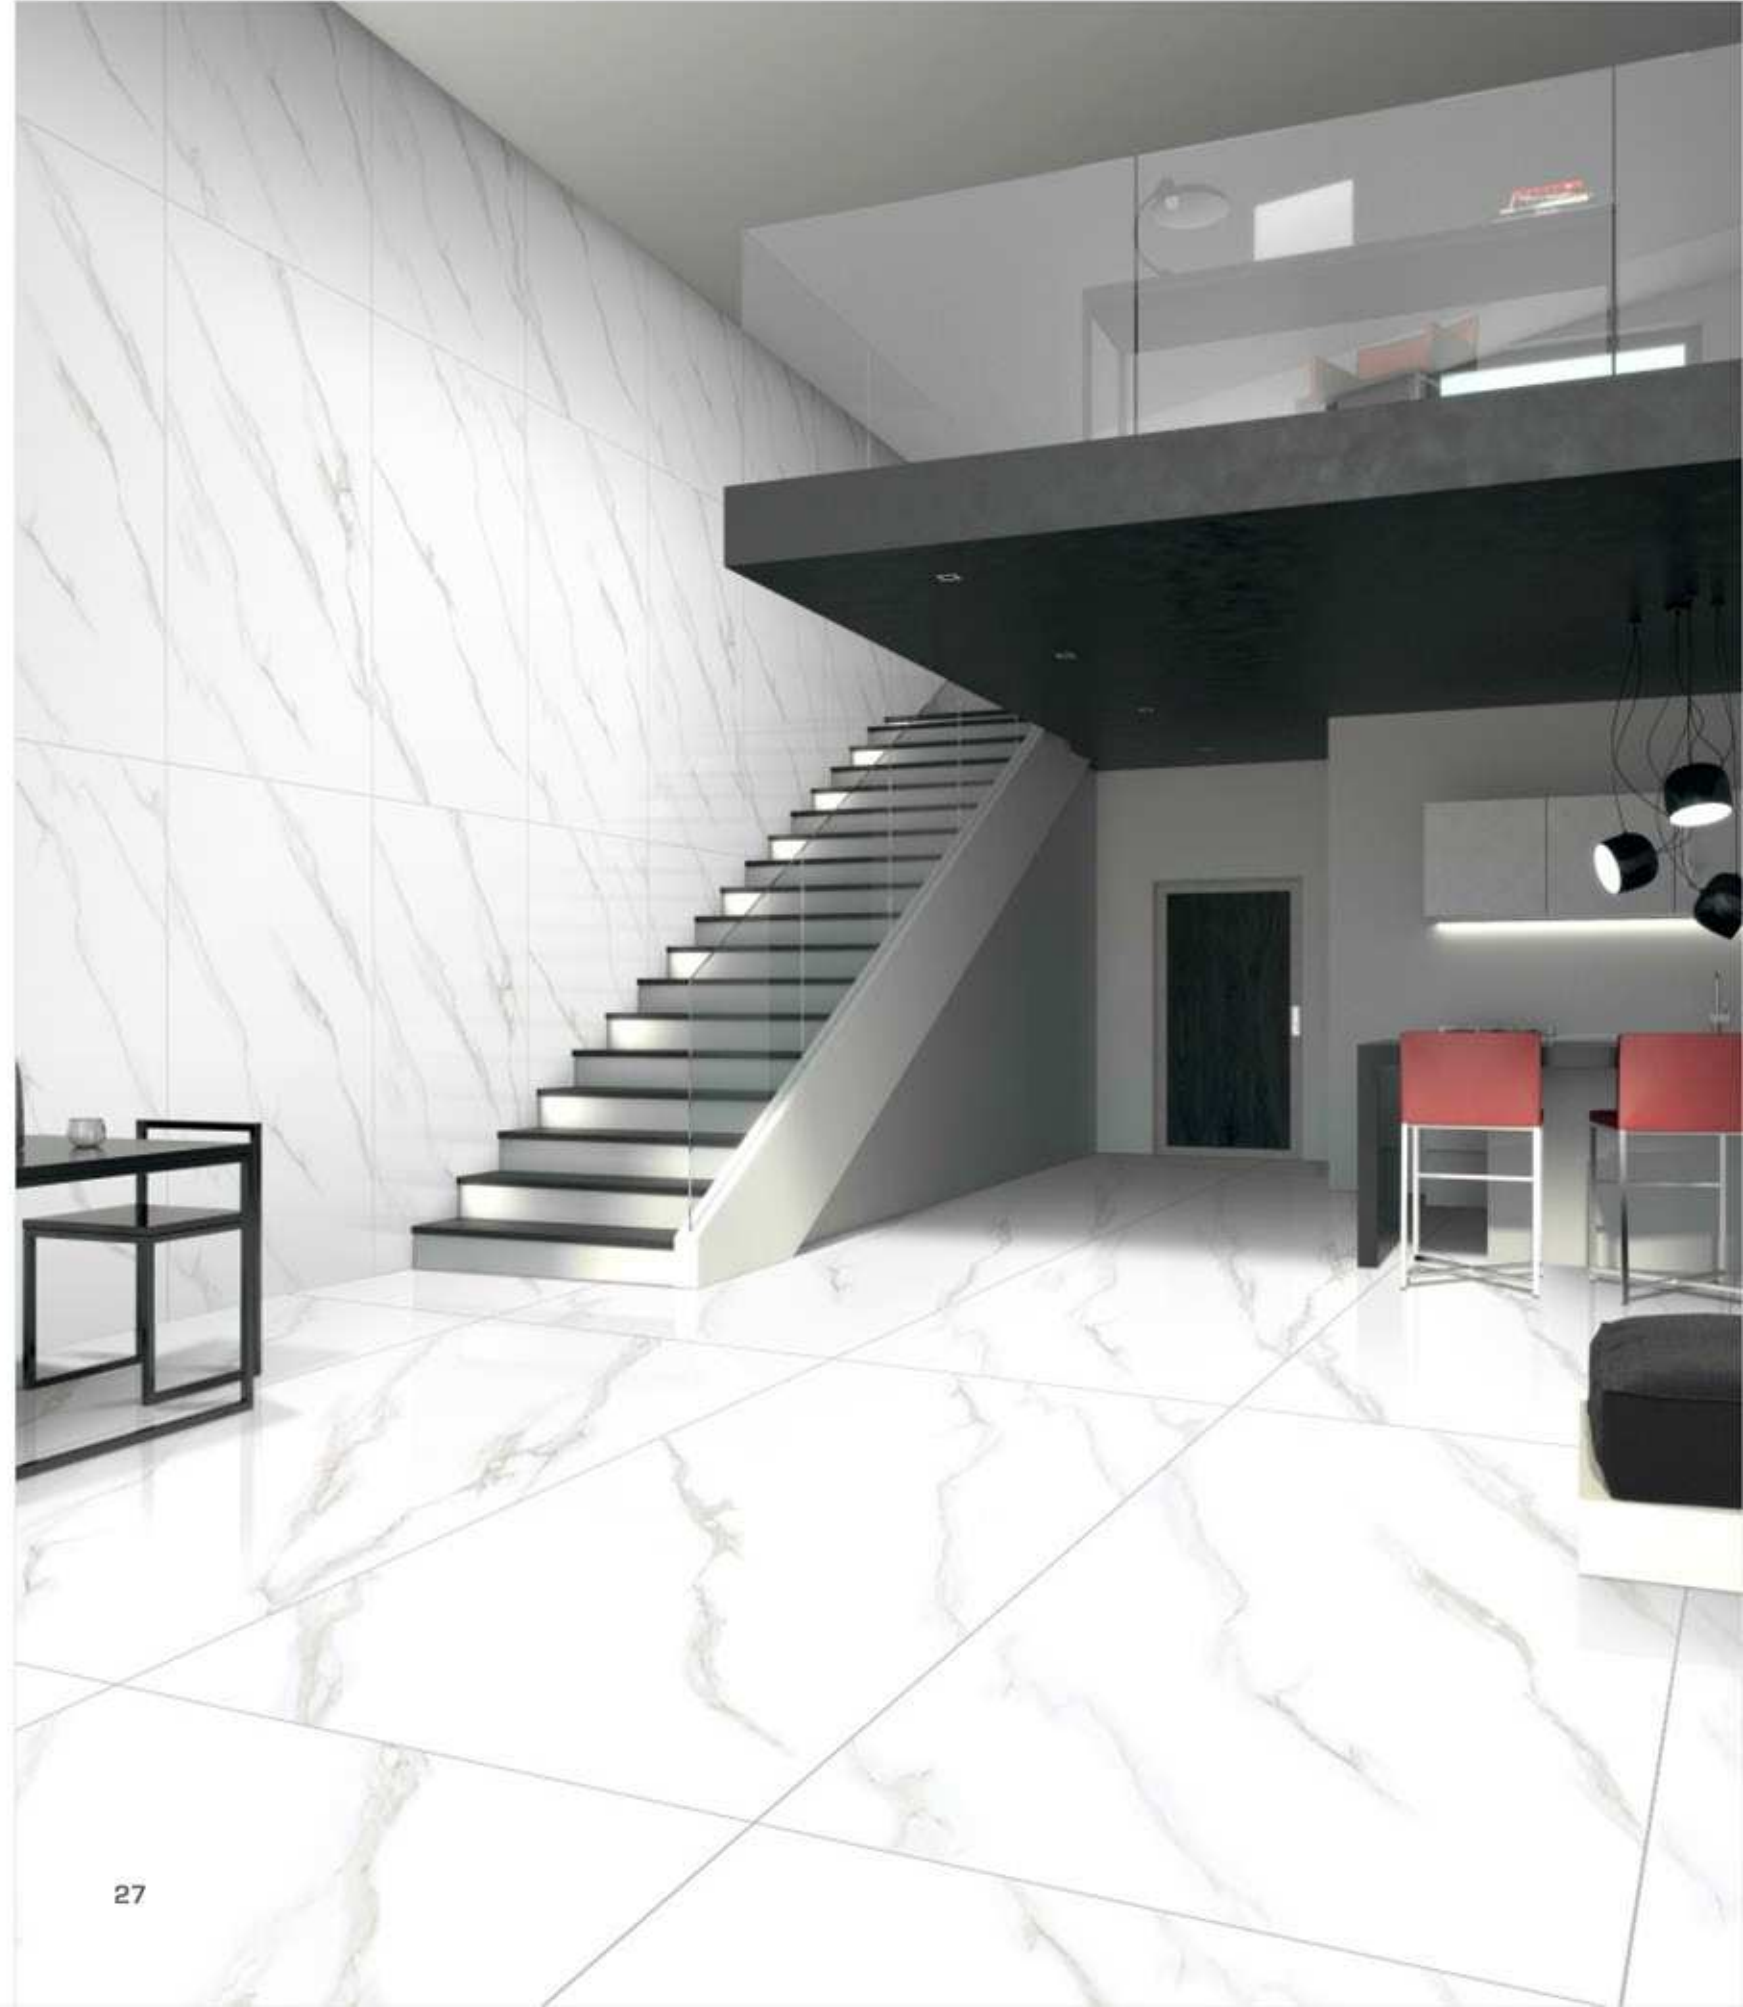

Exquisite Feel