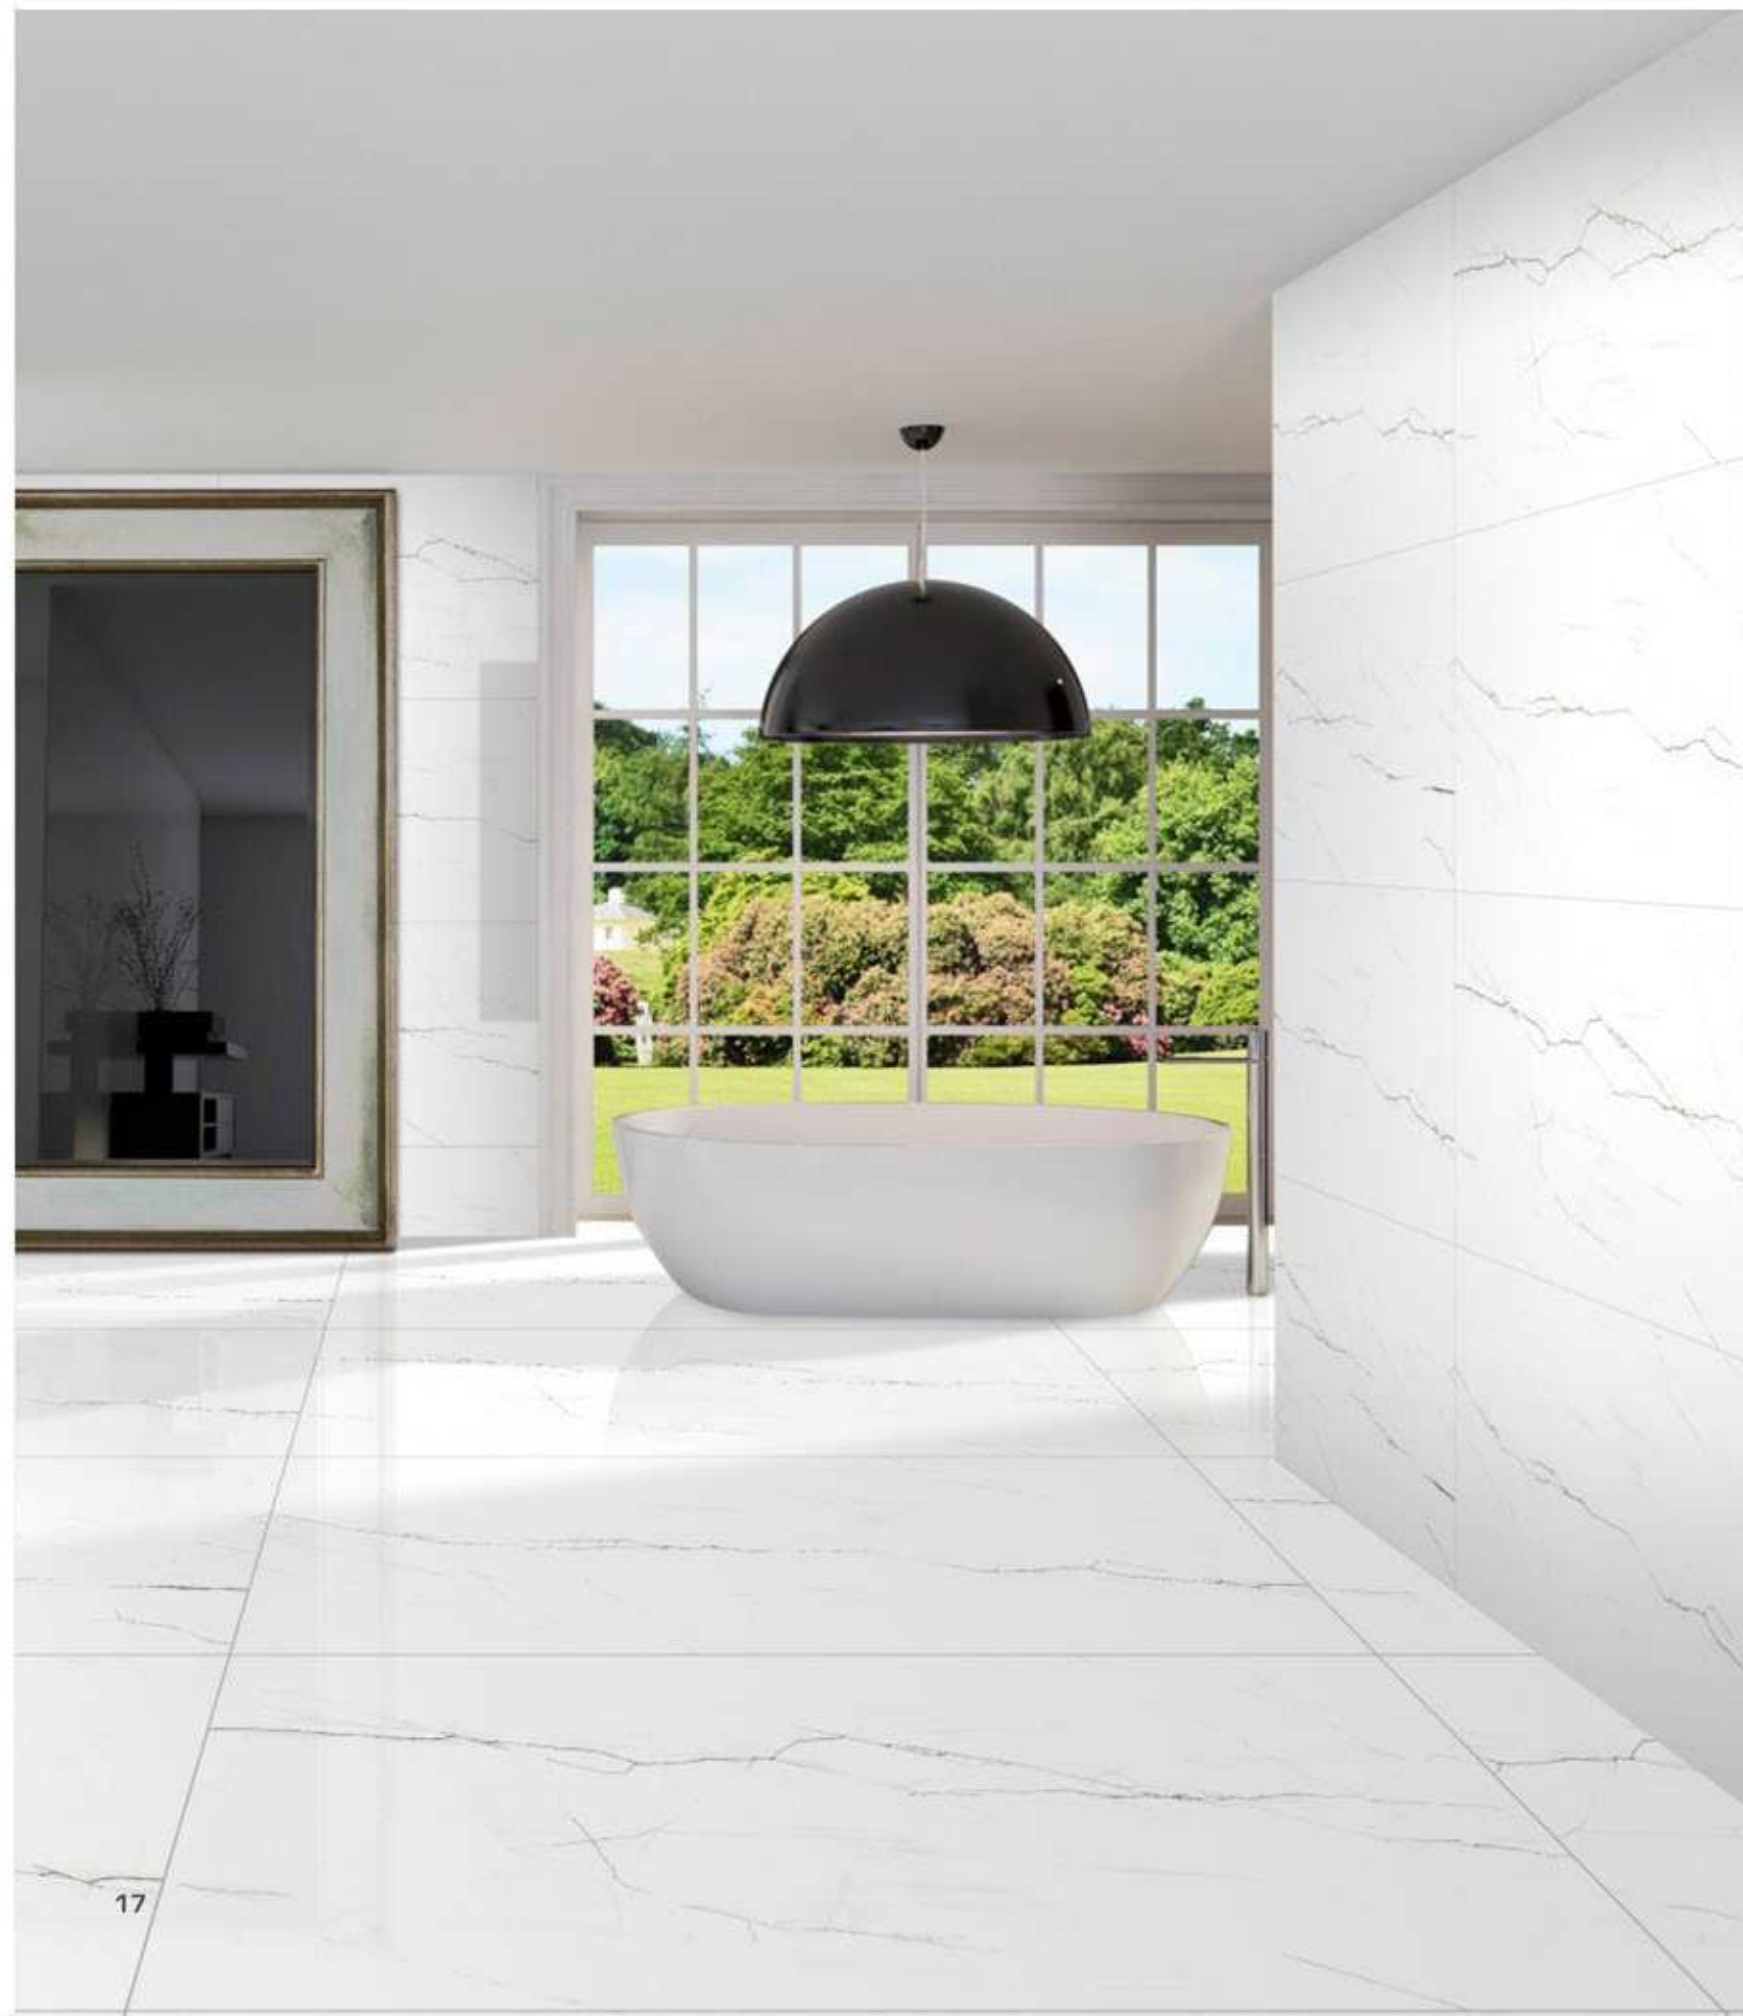

SUPERWHITE CRYSTAL SHINE
DIGITAL VITRIFIED TILES