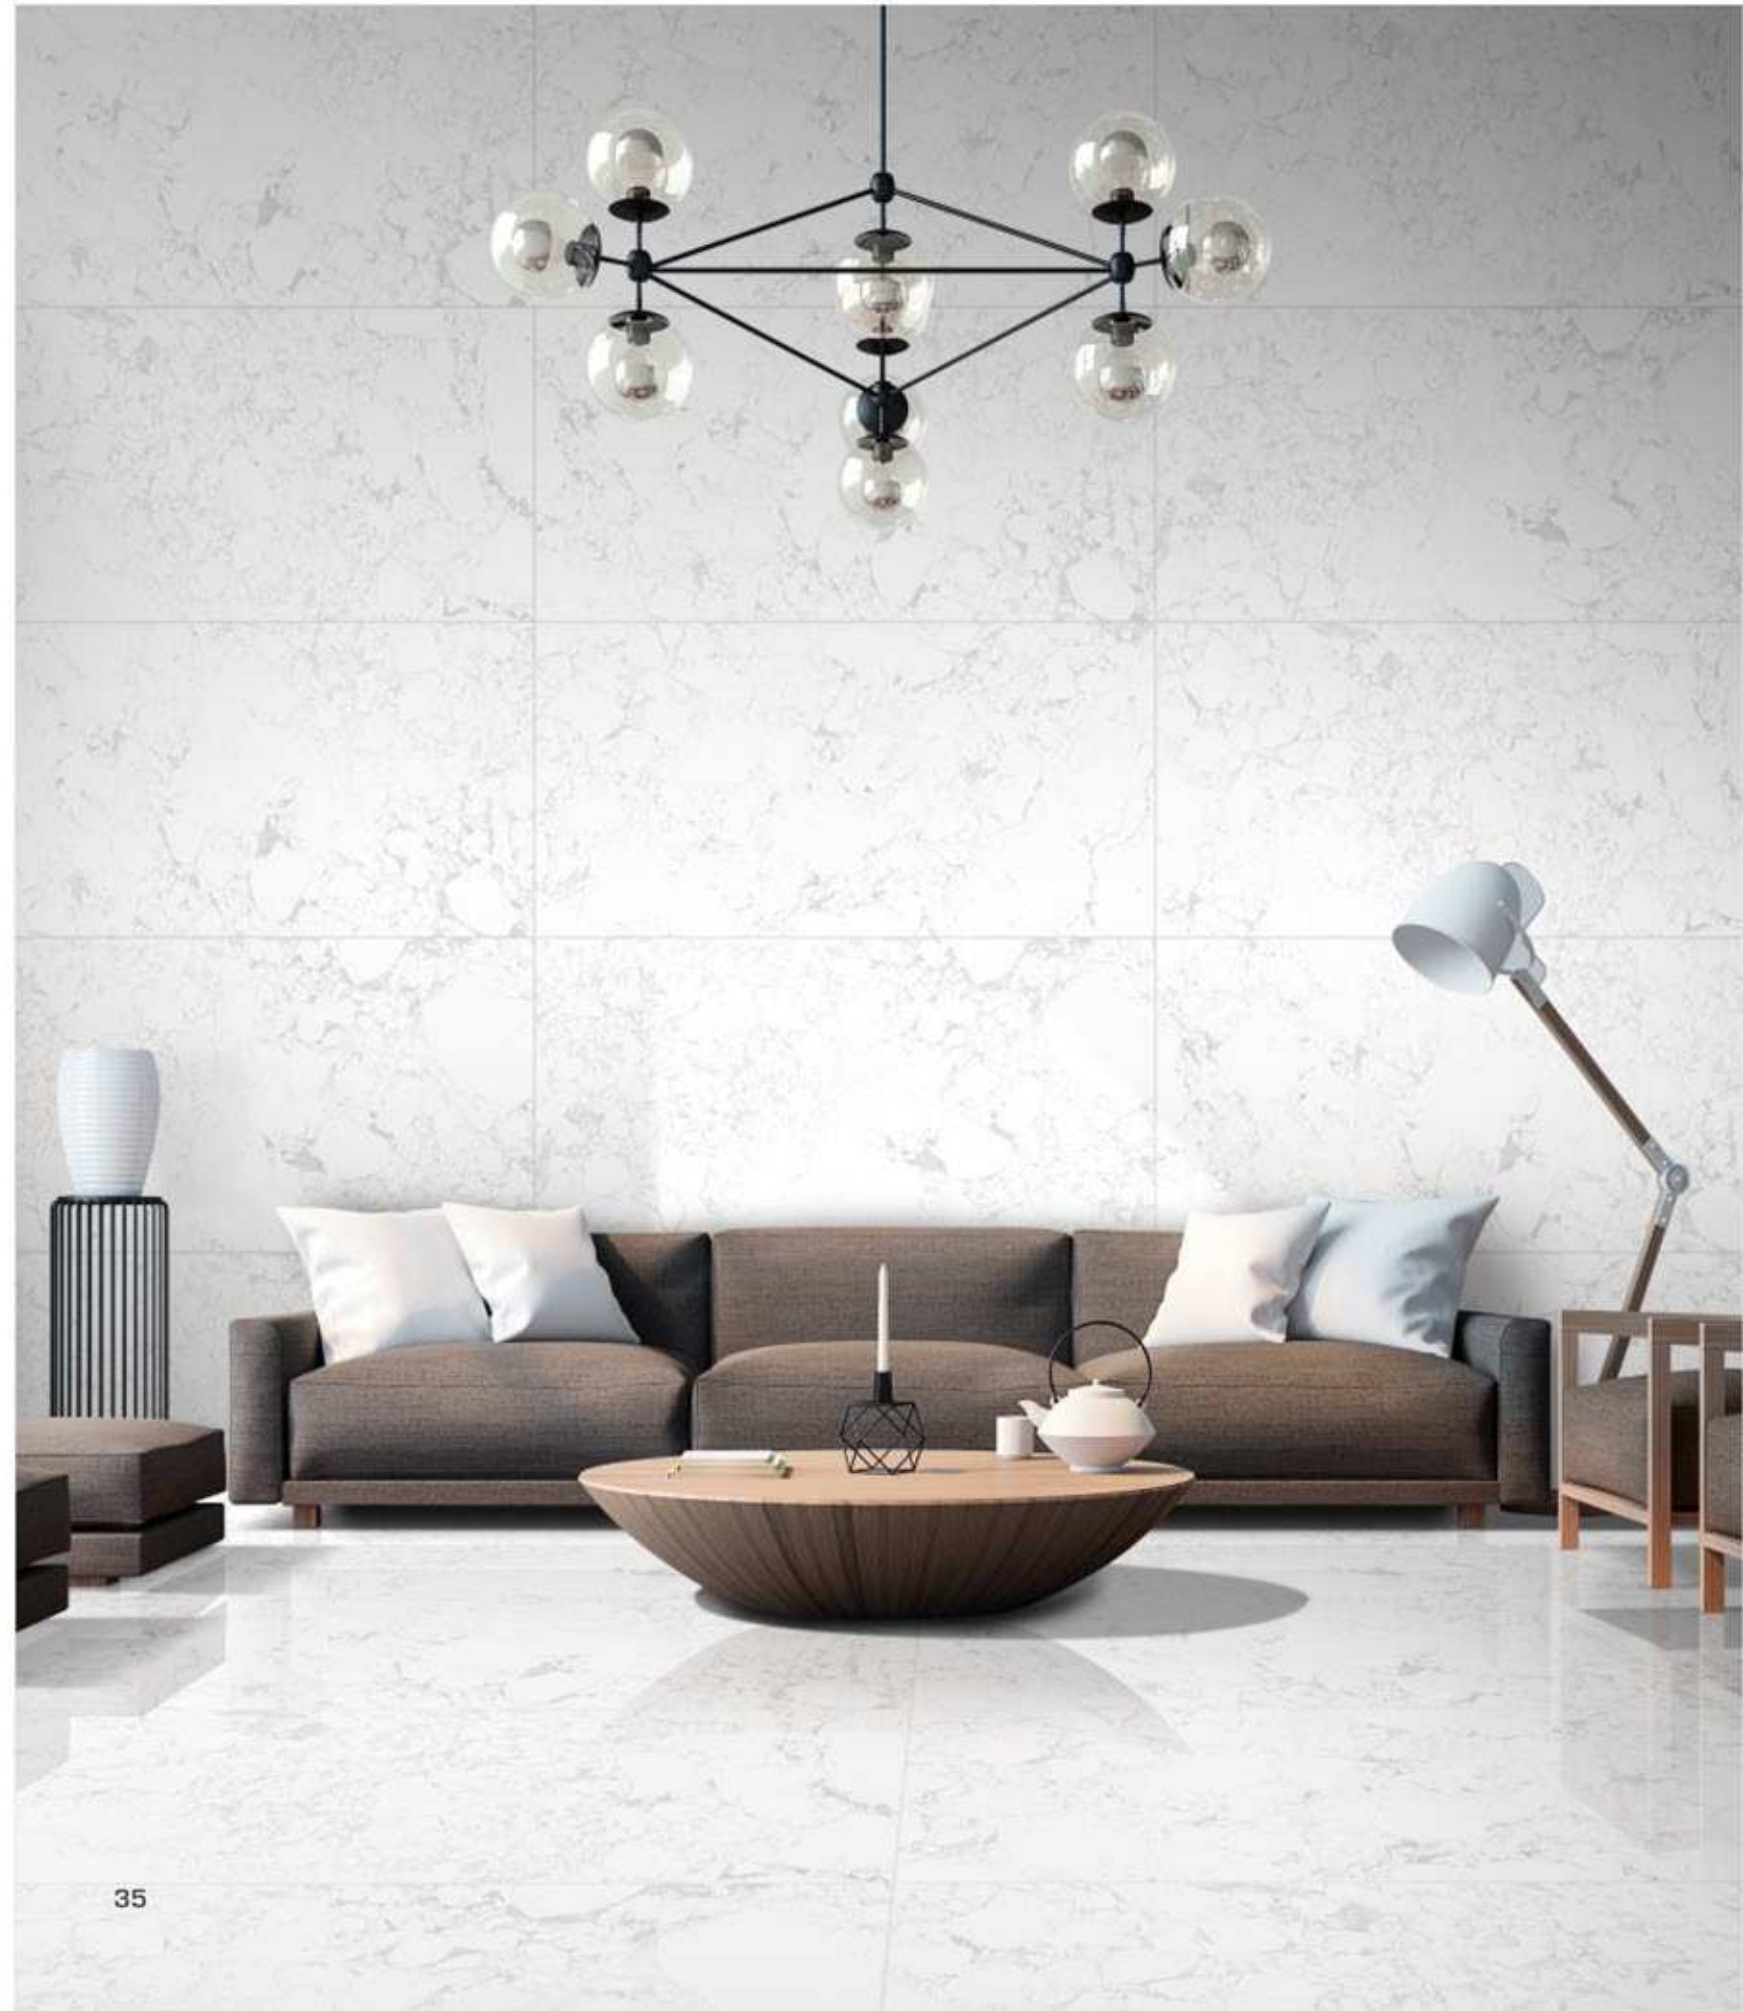

| *Thasos Pearl*

Exquisite Feel

SUPERWHITE CRYSTAL SHINE
DIGITAL VITRIFIED TILES