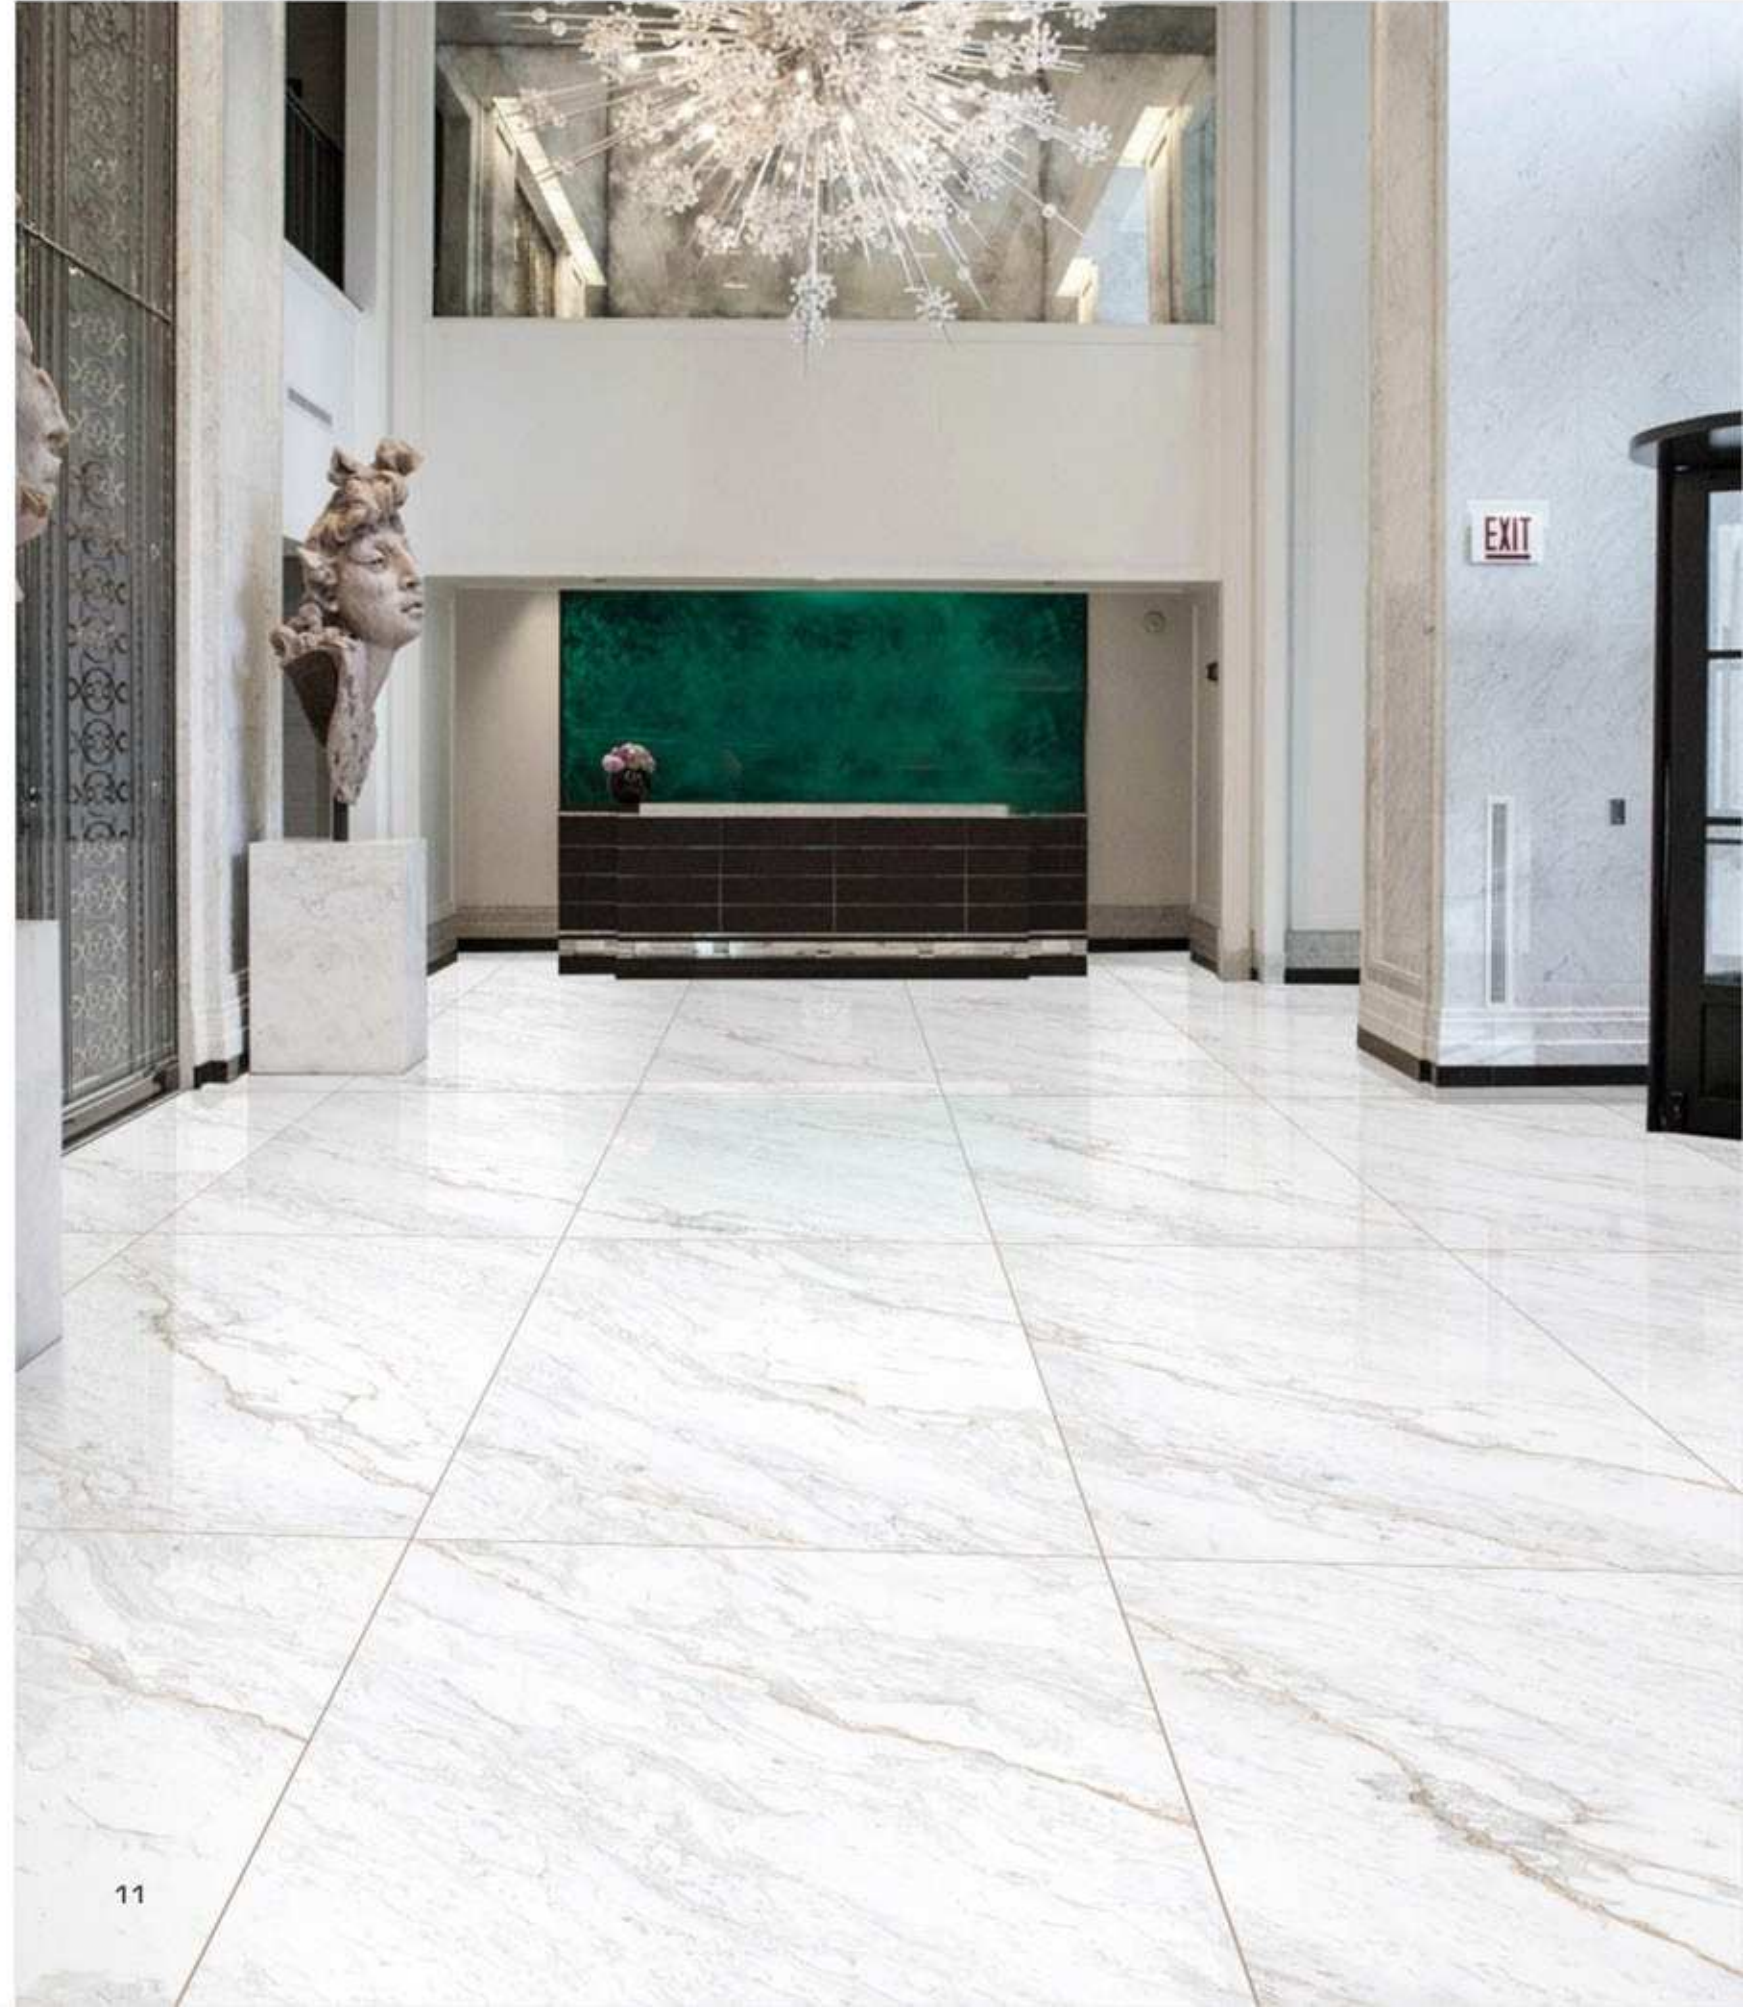

| Cosmic Marble

Exquisite Feel

SUPERWHITE CRYSTAL SHINE
DIGITAL VITRIFIED TILES