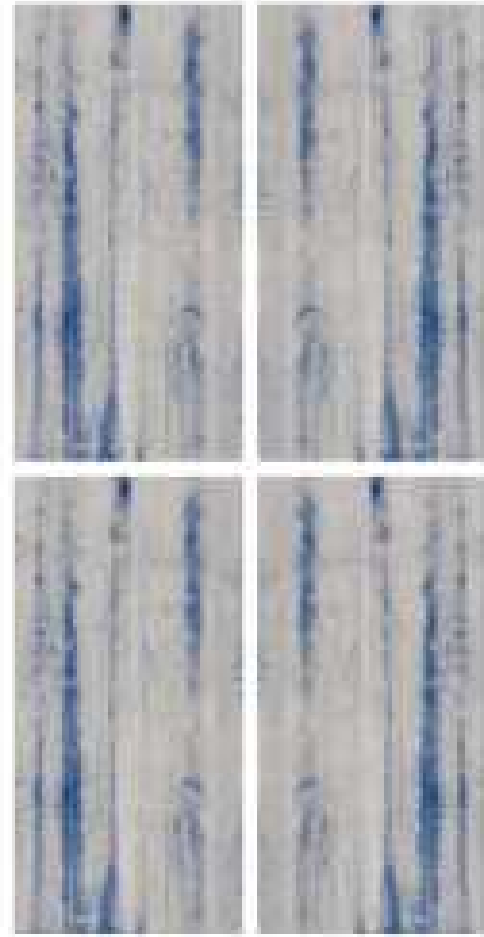

| Blue Tech

Exquisite Feel

800x1600 MM
80 MATT ROKER
DIGITAL WITHEC1100