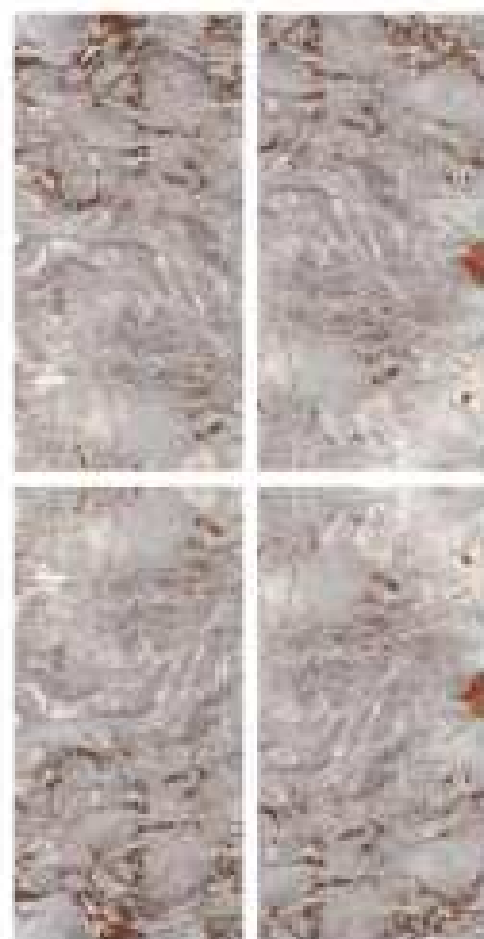

| Sara Collin Natural

Exquisite Feel