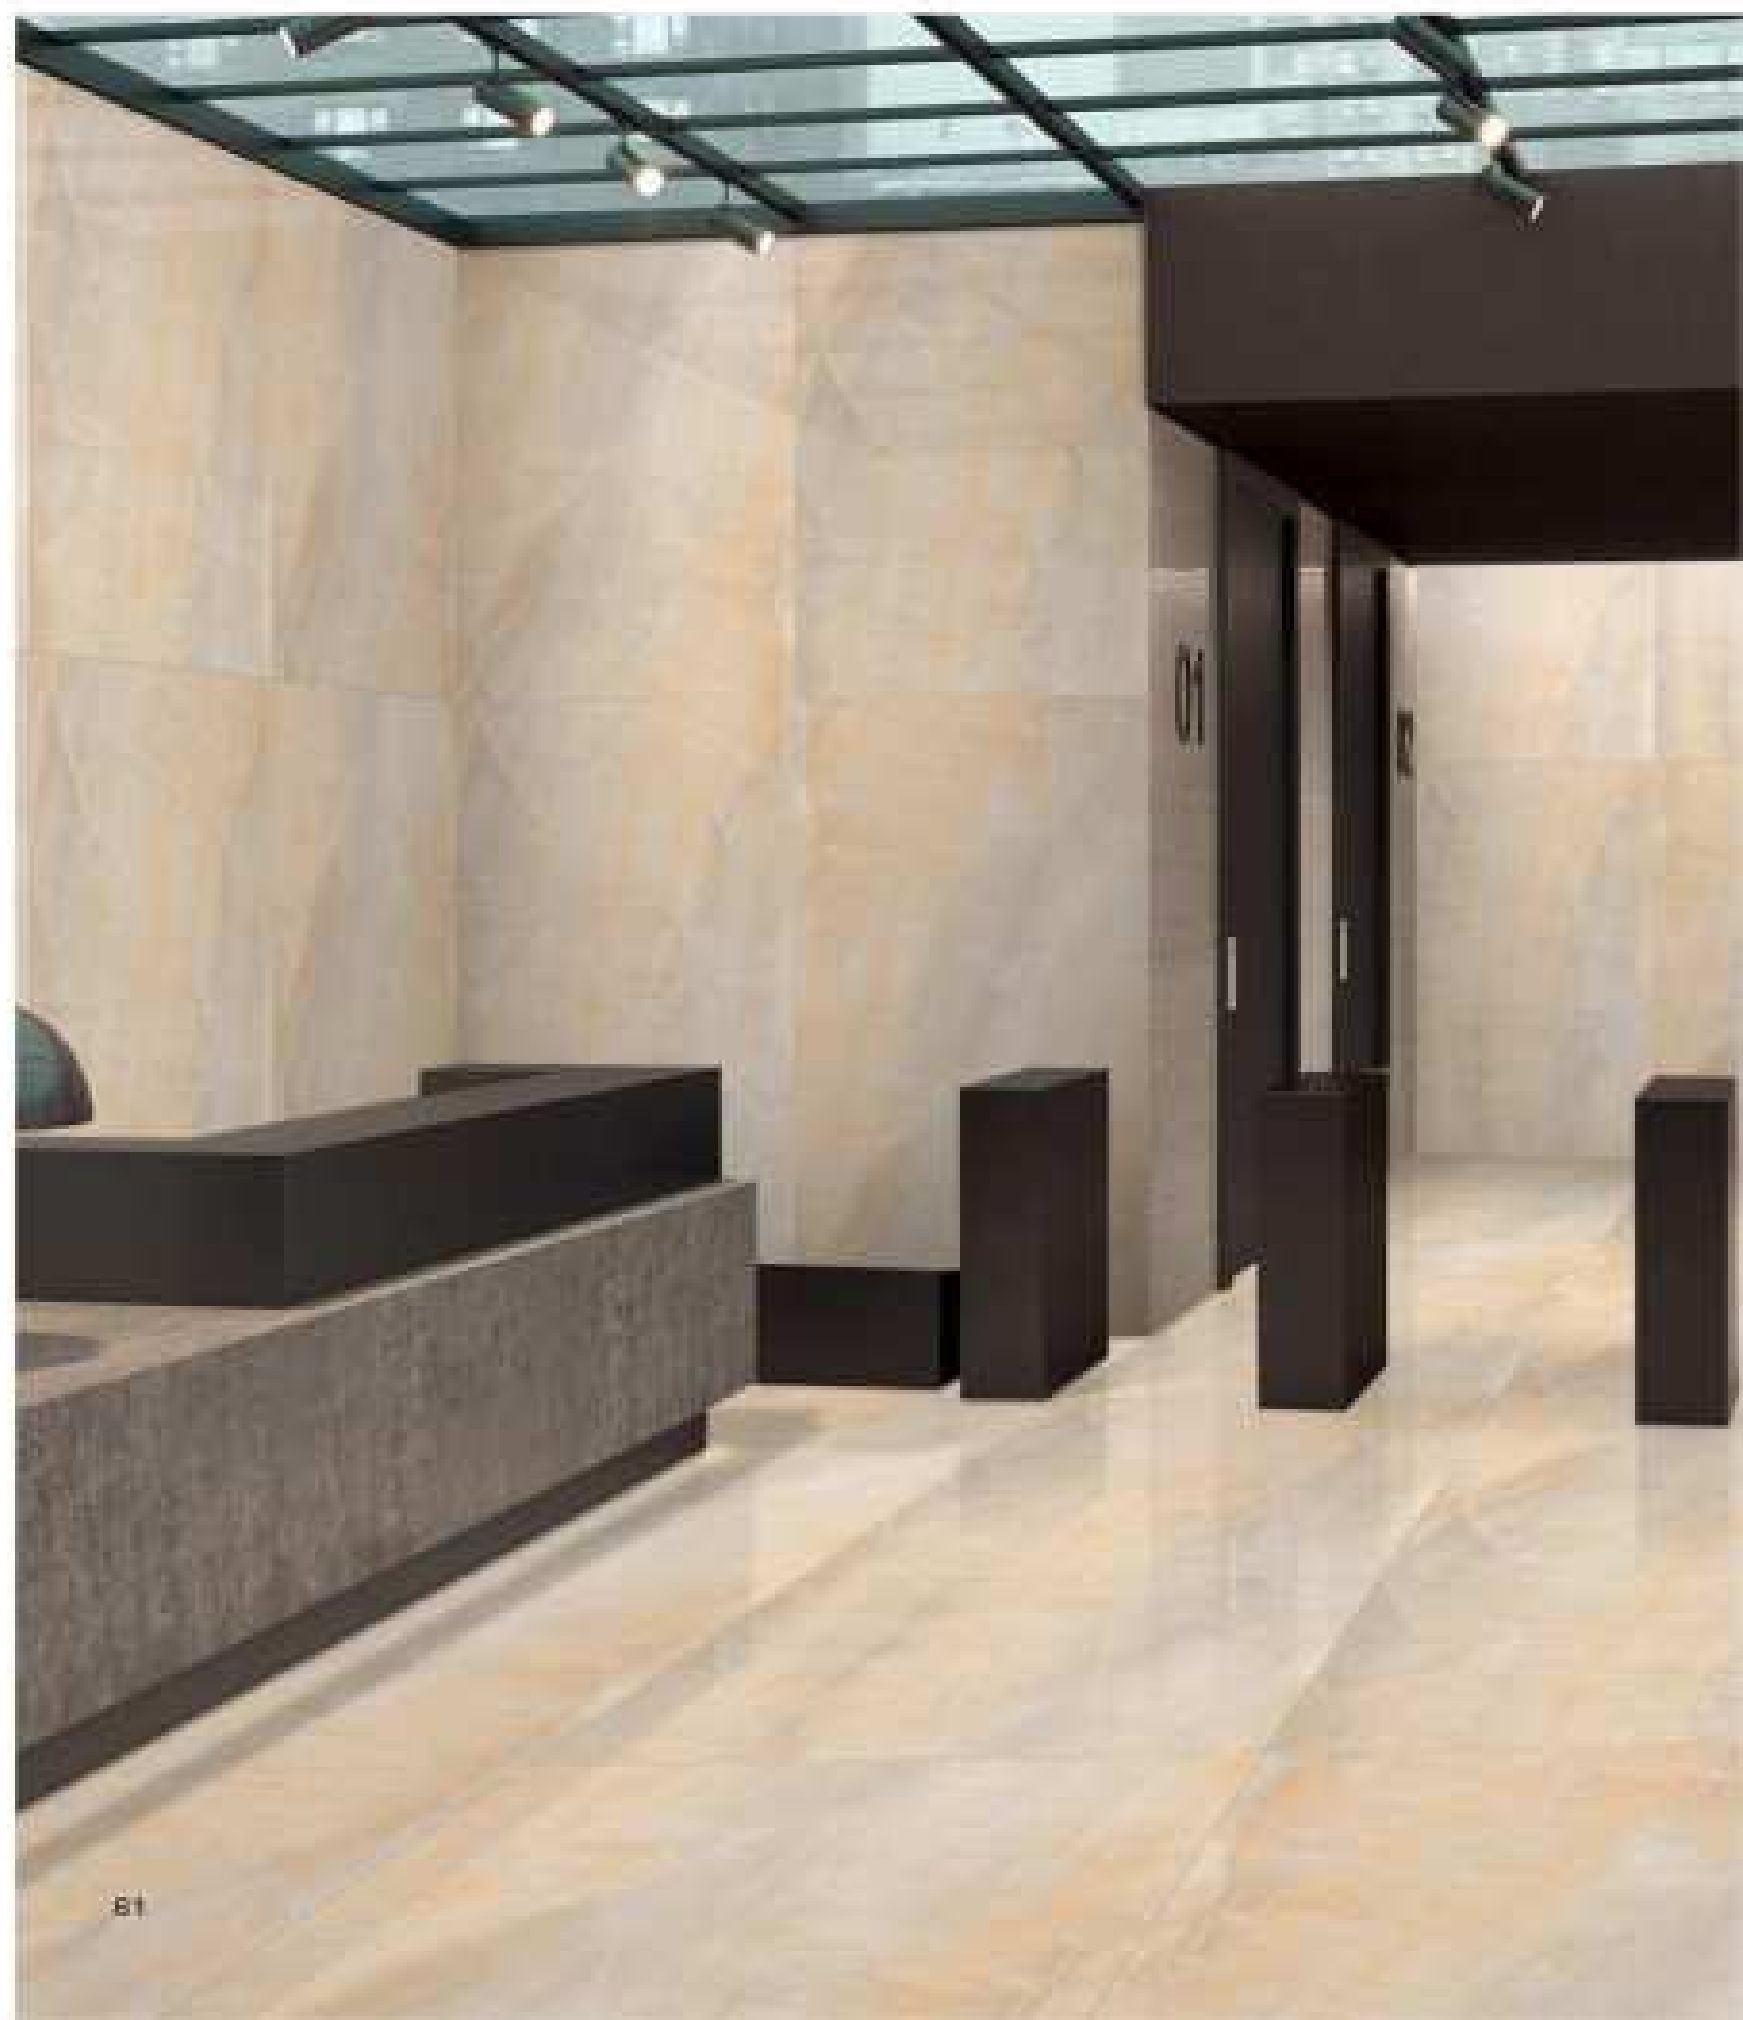

Exquisite Feel

800x1600 MM
CRYSTAL SHINE
DIGITAL WATERPROOF

Breccia Nuova

Exquisite Feel

800x1600 MM
CRYSTAL SHINE
DIGITAL WATERPROOF

Bella Onyx

Exquisite Feel

800x1600 MM
CRYSTAL SHINE
DIGITAL WATERPROOF