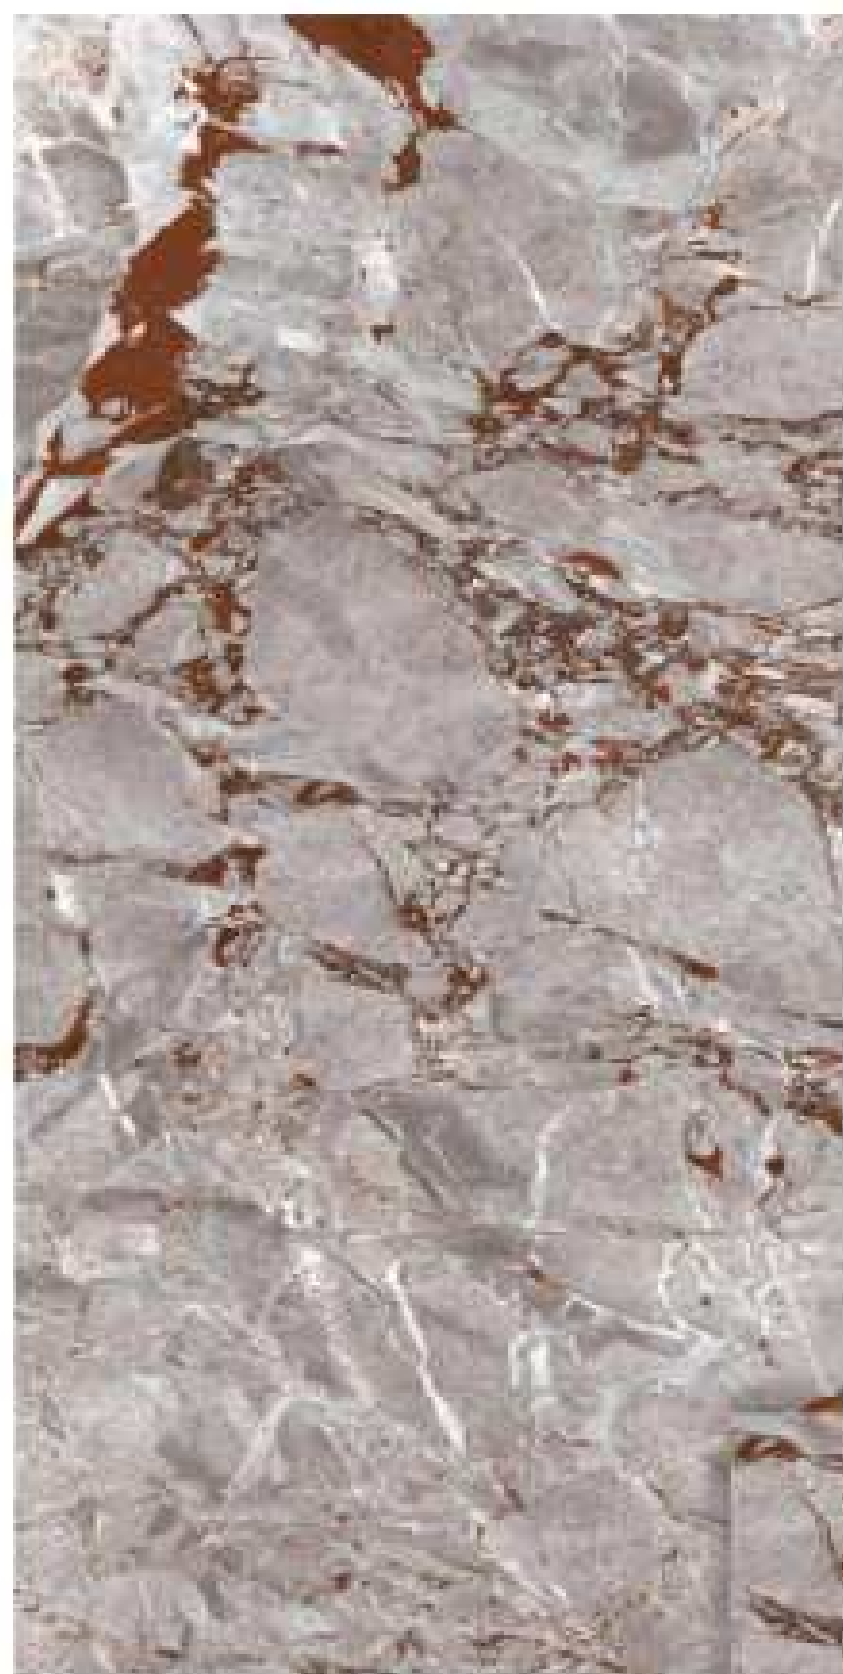

| Sara Collin Natural

Exquisite Feel