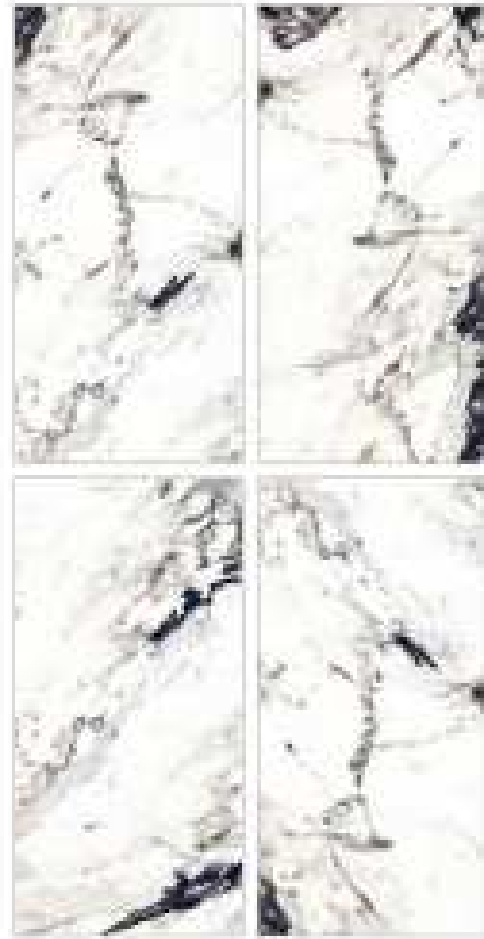

Ultimo

Exquisite Feel