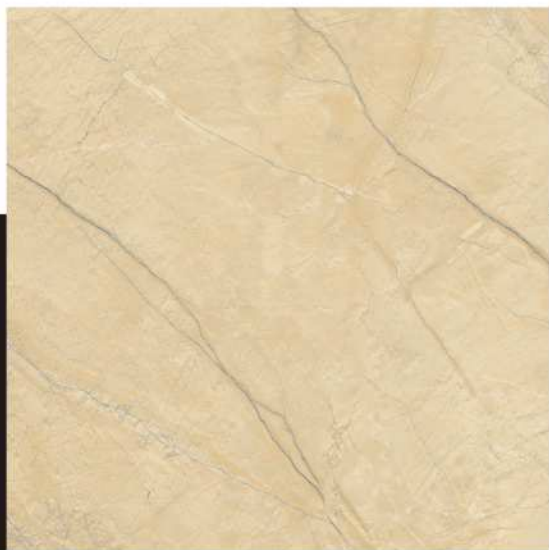

MARBILANO GOLD

800X
800mm

POLISH
FINISH

POLISHED
Glazed Vitrified Tiles

LIVING

BATHROOMS

KITCHEN

ROOM