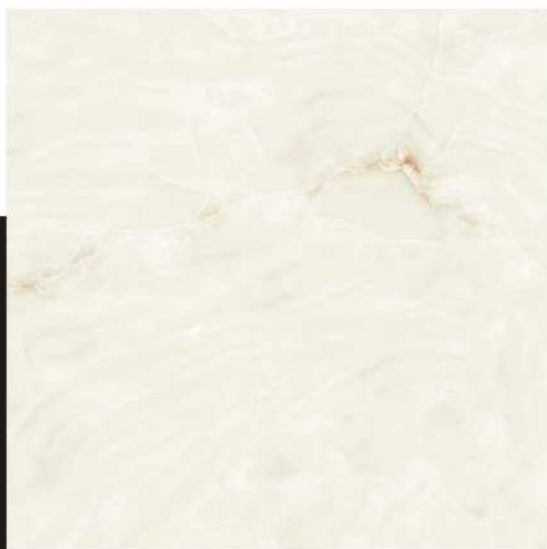

NICE BEIGE

800X
800mm

POLISH
FINISH

POLISHED
Glazed Vitrified Tiles

LIVING

BATHROOMS

KITCHEN

ROOM