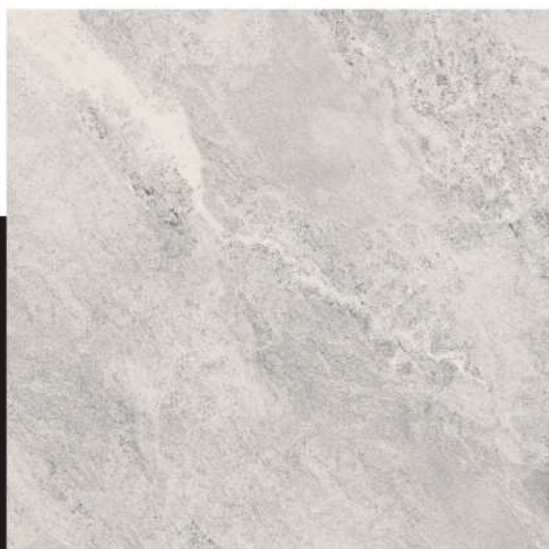

ROYAL GRANITE

800X
800mm

POLISH
FINISH

POLISHED
Glazed Vitrified Tiles

LIVING

BATHROOMS

KITCHEN

ROOM