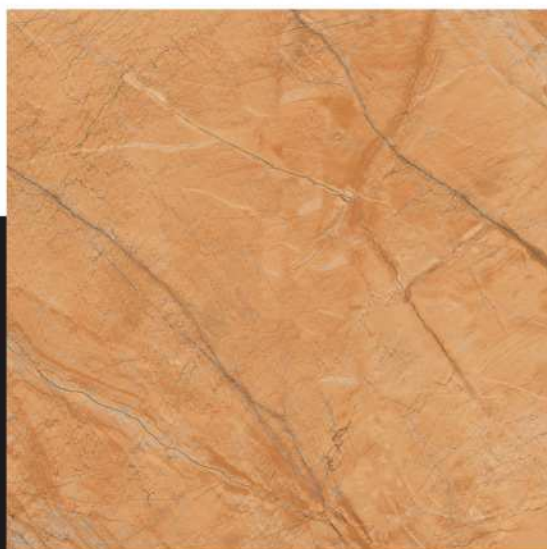

MARBILANO BROWN

800X
800mm

POLISH
FINISH

POLISHED
Glazed Vitrified Tiles