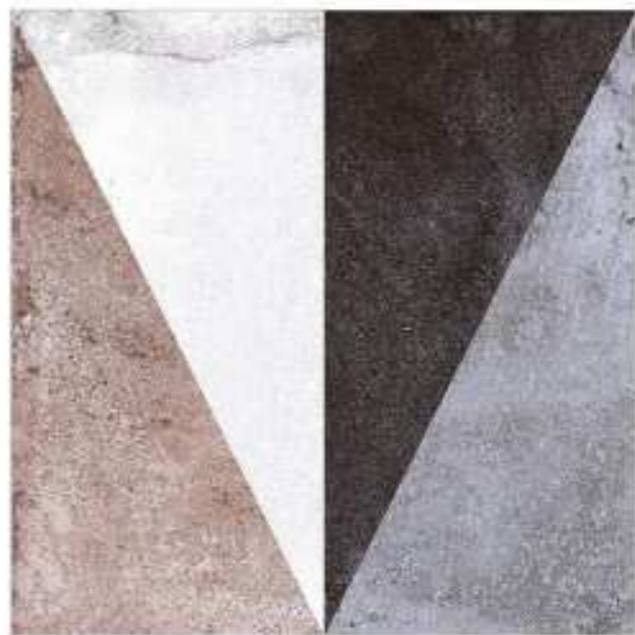

DIGITAL WALL TILES

MUJO BASE

Random Phase

MUJO

Random Phase

**MATT** SERIES  
200x200mm

EXPERIENCE THE **STYLE**  
OF PERFECTION

MUJO BASE