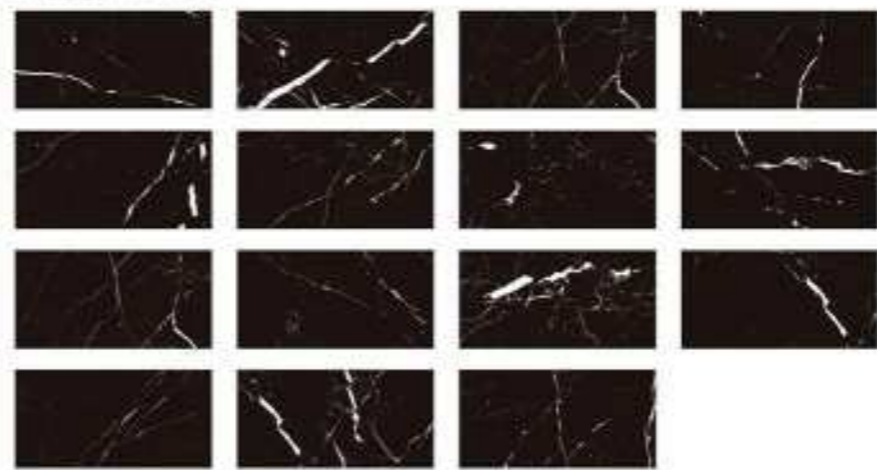

Random Phase