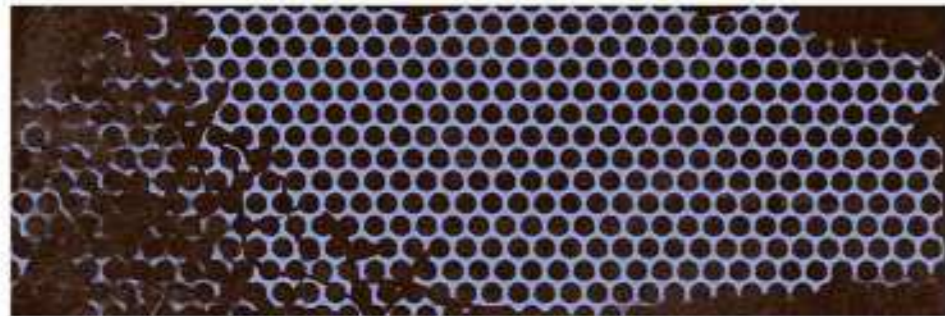

EXPERIENCE THE STYLE  
OF PERFECTION

**MATT** SERIES  
100x300mm

GIZA RED BASE

DIGITAL WALL TILES

MERCURY

Random Phase

MATT SERIES  
100x300mm

EXPERIENCE THE STYLE  
OF PERFECTION