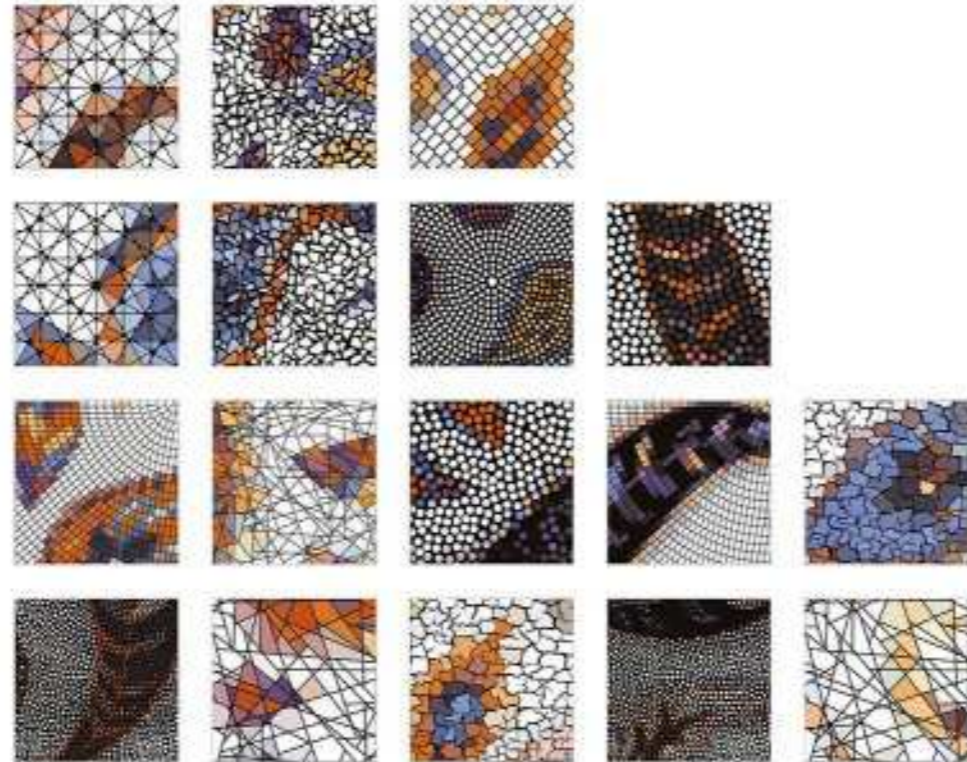

Random Phase