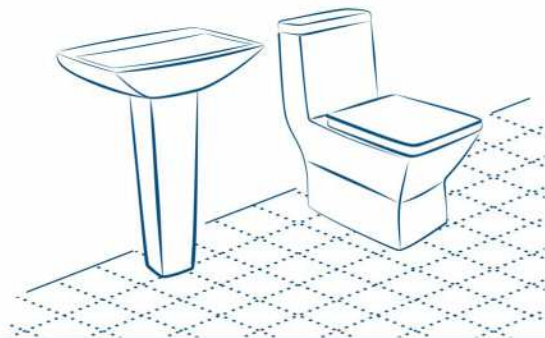

RAJ

sanitarywares

SANITARYWARES

SANITARYWARES