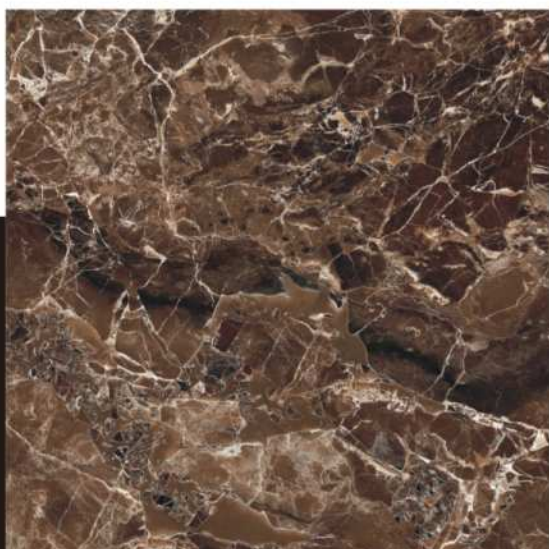

HIGH GLOSS
FINISH

800X800
MM

POLISHED GLAZED VITRIFIED TILES

 **RajGres**

BLACK GRANITE

800X
800mm

HIGH GLOSS
FINISH

POLISHED
Glazed Vitrified Tiles

EMPERADOR BROWN

800X
800mm

HIGH GLOSS
FINISH

POLISHED
Glazed Vitrified Tiles

LIVING

BATHROOMS

KITCHEN

ROOM